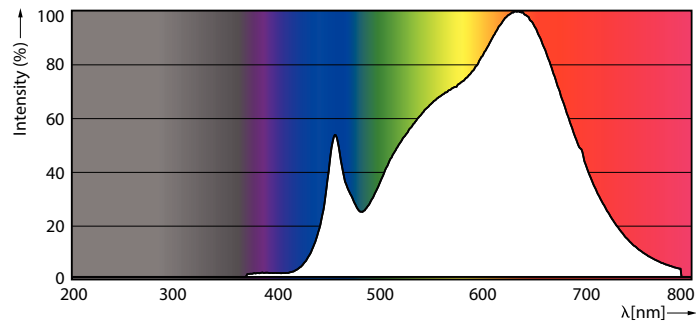

Product data

General Information		Luminous Flux in 90° Cone (Rated)	620 lumen
Cap-Base	G53 [G53]	Operating and Electrical	
Nominal lifetime	40,000 hour(s)	Line Frequency	50 to 60 Hz
Switching Cycle	50,000	Input Frequency	50 to 60 Hz
Lighting Technology	LED	Power Consumption	10.8 W
Flux measurement reference	Narrow Cone	Lamp Current (Nom)	1,000 mA
Light Technical		Wattage Equivalent	50 W
Color Code	930 [CCT of 3000K]	Starting Time (Nom)	0.5 s
Beam Angle (Nom)	24 degree(s)	Warm-up time to 60% light	0.5 s
Luminous Flux	620 lumen	Power Factor (Fraction)	0.7
Luminous Intensity (Nom)	3,200 cd	Voltage (Nom)	ac electronic 12 V
Color Designation	White (WH)	Temperature	
Correlated Color Temperature (Nom)	3000 K	T-Case Maximum (Nom)	70 °C
Luminous Efficacy (rated) (Nom)	57 lm/W		
Color Consistency	<4		
Color rendering index (CRI)	95		
LLMF At End Of Nominal Lifetime (Nom)	70 %		

Suitable For Accent Lighting	Yes
Energy Consumption kWh/1000 h	11 kWh
EPREL Registration Number	648,247
CE mark	Yes
EU RoHS compliant	Yes

Product Data

Full product code	871951433399400
Order product name	MAS ExpertColor 10.8-50W 930 AR111 24D
Order code	929003043602
Numerator - Quantity Per Pack	1
Numerator - Packs per outer box	6
Material number (12NC)	929003043602
Full product name	MAS ExpertColor 10.8-50W 930 AR111 24D
EAN/UPC - Case	8719514334007

Dimensional drawing

Product	D	C
MAS ExpertColor 10.8-50W 930 AR111 24D	111 mm	61 mm

Photometric data

Spectral Power Distribution Colour - MAS ExpertColor 10.8-50W 930 AR111 24D

MASTER LEDspot ExpertColor AR111