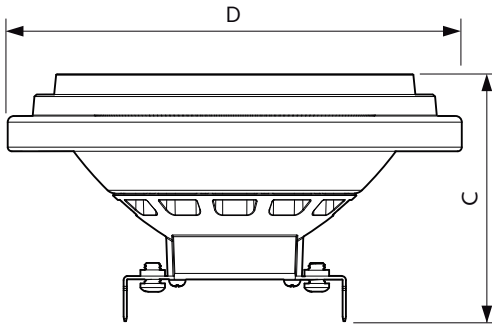

Dimensional drawing

Product	D	C
MAS ExpertColor 10.8-50W 930 AR111 24D	111 mm	61 mm

Photometric data

Spectral Power Distribution Colour - MAS ExpertColor 10.8-50W 930 AR111 24D

MASTER LEDspot ExpertColor AR111