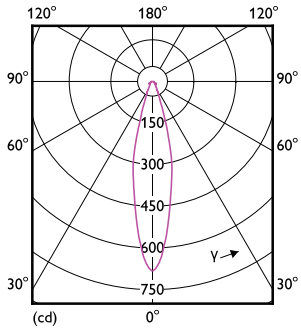

Product data

General Information		Luminous Flux in 90° Cone (Rated)	620 lumen
Cap-Base	G53 [G53]	Operating and Electrical	
Nominal lifetime	40,000 hour(s)	Line Frequency	50 to 60 Hz
Switching Cycle	50,000	Input Frequency	50 to 60 Hz
Lighting Technology	LED	Power Consumption	10.8 W
Flux measurement reference	Narrow Cone	Lamp Current (Nom)	1,000 mA
Light Technical		Wattage Equivalent	50 W
Color Code	930 [CCT of 3000K]	Starting Time (Nom)	0.5 s
Beam Angle (Nom)	24 degree(s)	Warm-up time to 60% light	0.5 s
Luminous Flux	620 lumen	Power Factor (Fraction)	0.7
Luminous Intensity (Nom)	3,200 cd	Voltage (Nom)	ac electronic 12 V
Color Designation	White (WH)	Temperature	
Correlated Color Temperature (Nom)	3000 K	T-Case Maximum (Nom)	70 °C
Luminous Efficacy (rated) (Nom)	57 lm/W		
Color Consistency	<4		
Color rendering index (CRI)	95		
LLMF At End Of Nominal Lifetime (Nom)	70 %		

Dimensional drawing

Product	D	C
MAS ExpertColor 10.8-50W 930 AR111 24D	111 mm	61 mm

Photometric data

Spectral Power Distribution Colour - MAS ExpertColor 10.8-50W 930 AR111 24D

MASTER LEDspot ExpertColor AR111

Photometric data

Light Distribution Diagram - MAS ExpertColor 10.8-50W 930 AR111 24D

Lifetime

Life Expectancy Diagram - MAS ExpertColor 10.8-50W 930 AR111 24D

Lumen Maintenance Diagram - MAS ExpertColor 10.8-50W 930 AR111 24D