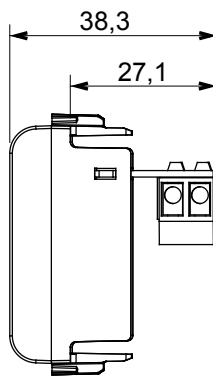

Product Data Sheet

GW15401

CHORUSMART - Domestic range

Wide range of control devices, sockets for power supply (conforming to national and international standards) signal pick-up, climate control, comfort management, technical alarm signalling and emergency lighting management. The ChoruSmart modular devices are available in five colours, glossy white, satin white, natural beige, satin black and lacquered titanium and in various sizes from 1/2, 1, 2 and 3 modules. Thanks to the mounting supports for rectangular, square and round boxes, endless combinations can be created with the ChoruSmart range of plates.

Category	Telephone socket-outlet	Description	RJ11
Colour	Satin White	Connection	Screw-on terminals
No. modules	1	Electrocod	3720
Material	Technopolymer		

DIMENSIONAL

STANDARDS/APPROVALS