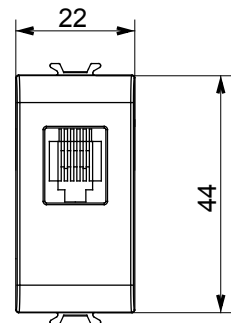

Product Data Sheet

GW15401

CHORUSMART - Domestic range

Wide range of control devices, sockets for power supply (conforming to national and international standards) signal pick-up, climate control, comfort management, technical alarm signalling and emergency lighting management. The ChoruSmart modular devices are available in five colours, glossy white, satin white, natural beige, satin black and lacquered titanium and in various sizes from 1/2, 1, 2 and 3 modules. Thanks to the mounting supports for rectangular, square and round boxes, endless combinations can be created with the ChoruSmart range of plates.

Category	Telephone socket-outlet	Description	RJ11
Colour	Satin White	Connection	Screw-on terminals
No. modules	1	Electrocod	3720
Material	Technopolymer		

DIMENSIONAL

STANDARDS/APPROVALS