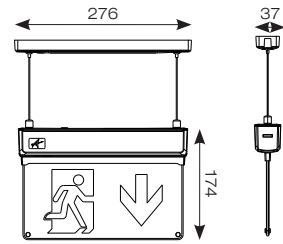

Kestrel Suspended Exit Sign

- Ultra slim suspended LED emergency exit sign
- LiFePO4 Lithium battery provides improved energy consumption, product reliability and lifetime
- Supplied with all legend options - arrow down, arrow up and arrow left/right
- Self-test emergency as standard

INPUT	HERTZ	TEMP	LIFETIME (HRS)	CLASS	IP
230V	50Hz	0°C to 40°C	L70 50,000	1	IP20

CODE	DESCRIPTION	WATTAGE	CCT	VIEWING DISTANCE	TRADE
AKESLED/3M	Maintained/Non-Maintained	2W	6500K	24 metres	£51.00

CODE (ACCESSORIES)	DESCRIPTION	TRADE
ASBP/22/LJ	3.2V 1000mAh Li-FePO4 Replacement Battery	£5.15