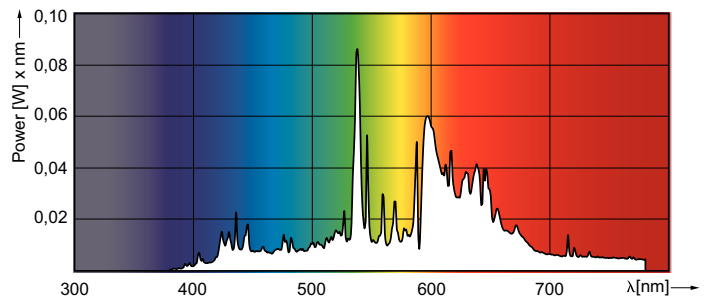

MASTERCcolour CDM-R Elite

Bulb Shape	PAR20 [PAR 2.5 inch/63mm]
Approval and Application	
Mercury (Hg) Content (Max)	4.7 mg
Mercury (Hg) Content (Nom)	4.7 mg
Energy Consumption kWh/1000 h	40 kWh
EPREL Registration Number	473,304
Product Data	
Full product code	871829165157400

Order product name	MC CDM-R Elite 35W/930 E27 PAR20 30D
Order code	928050300630
Numerator - Quantity Per Pack	1
Numerator - Packs per outer box	12
Material number (12NC)	928050300630
Full product name	MC CDM-R Elite 35W/930 E27 PAR20 30D
EAN/UPC - Case	8718291651581

Dimensional drawing

Product	D (max)	C (max)
MC CDM-R Elite 35W/930 E27 PAR20 30D	65 mm	95 mm

Photometric data

Light Distribution Diagram - MC CDM-R Elite 35W/930 E27 PAR20 30D

Spectral Power Distribution Colour - MC CDM-R Elite 35W/930 E27 PAR20 30D