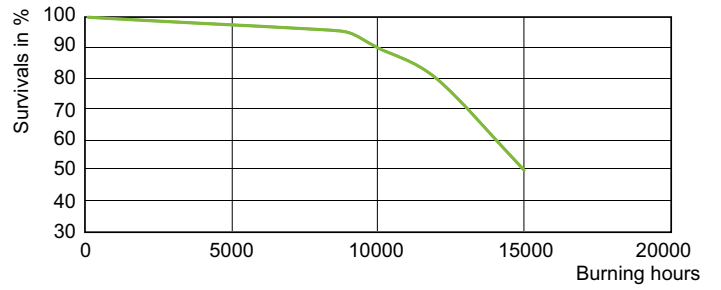

MASTERCcolour CDM-R Elite

Lifetime

Lumen Maintenance Diagram - MC CDM-R Elite 35W/930 E27 PAR20 30D

Life Expectancy Diagram - MC CDM-R Elite 35W/930 E27 PAR20 30D