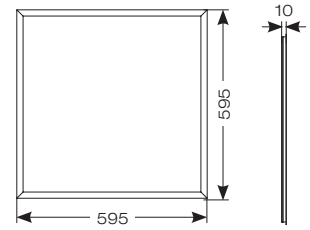

Panel Pod  
Emergency installed

Powered by  
**CASAMBI**

INPUT	HERTZ	TEMP	LIFETIME (HRS)	CRI	SDCM	BEAM ANGLE	CLASS	IP
220-240V	50-60Hz	-20°C to 40°C	L80 50,000	Ra 80	6	80°	2	IP20

CODE	DESCRIPTION	WATTAGE	CCT	LUMENS	LMW	UGR	TRADE
AERMLE3/60/CW	600 x 600 - Cool White	32W	4000K	3330lm	104lm		£175.00
AERMLE3/60/WW	600 x 600 - Warm White	30W	3000K	2900lm	96lm	17	£175.00
AERMLE3/60/DL	600 x 600 - Daylight	30W	6500K	3000lm	98lm		£175.00
AERMLE3/HO/60/CW	600 x 600 - Cool White - HO	30W	4000K	3700lm	125lm		£229.00
AERMLE3/HO/60/WW	600 x 600 - Warm White - HO	30W	3000K	3700lm	124lm	17	£229.00
AERMLE3/HO/60/DL	600 x 600 - Daylight - HO	30W	6500K	3700lm	120lm		£229.00
AERMLE3/60/LO/CW	600 x 600 - Cool White - LO	23W	4000K	2520lm	110lm		£165.00
AERMLE3/60/LO/WW	600 x 600 - Warm White - LO	20W	3000K	1860lm	93lm	17	£165.00
AERMLE3/60/LO/DL	600 x 600 - Daylight - LO	20W	6500K	1960lm	98lm		£165.00

\*(L600mm x W600mm x D75mm)