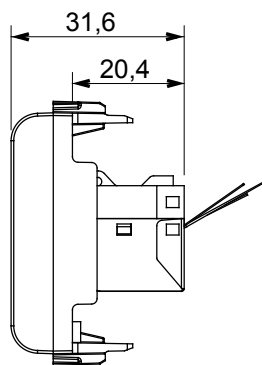

Product Data Sheet

GW15436

CHORUSMART - Domestic range

Wide range of control devices, sockets for power supply (conforming to national and international standards) signal pick-up, climate control, comfort management, technical alarm signalling and emergency lighting management. The ChoruSmart modular devices are available in five colours, glossy white, satin white, natural beige, satin black and lacquered titanium and in various sizes from 1/2, 1, 2 and 3 modules. Thanks to the mounting supports for rectangular, square and round boxes, endless combinations can be created with the ChoruSmart range of plates.

Category	Data socket	Description	RJ45
Colour	Satin White	Use category	5e
Cables	FTP	Connection	Toolless
Number pairs	4	Standard	EN 60603-7-3
No. modules	2	Electrocod	3722
Material	Technopolymer		

DIMENSIONAL