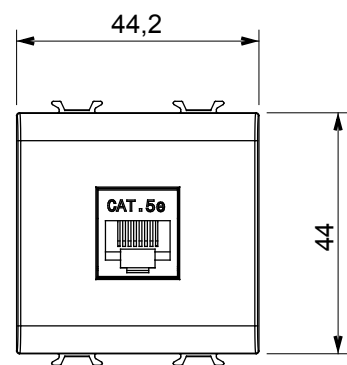

Product Data Sheet

GW15436

CHORUSMART - Domestic range

Wide range of control devices, sockets for power supply (conforming to national and international standards) signal pick-up, climate control, comfort management, technical alarm signalling and emergency lighting management. The ChoruSmart modular devices are available in five colours, glossy white, satin white, natural beige, satin black and lacquered titanium and in various sizes from 1/2, 1, 2 and 3 modules. Thanks to the mounting supports for rectangular, square and round boxes, endless combinations can be created with the ChoruSmart range of plates.

Category	Data socket	Description	RJ45
Colour	Satin White	Use category	5e
Cables	FTP	Connection	Toolless
Number pairs	4	Standard	EN 60603-7-3
No. modules	2	Electrocod	3722
Material	Technopolymer		

DIMENSIONAL