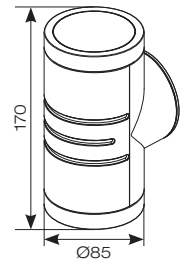

Reef CCT Bi-directional Wall Light

- Durable outdoor bidirectional wall light suitable for residential and hospitality applications
- Polycarbonate construction ideal for coastal applications
- Choice of matt white or black finishes
- CCT selectable between 3000K, 4000K and 6000K
- Unique lockable installation base plate with push fit loop-in loop-out terminals for ease of installation
- Discrete PIR option available
- Non-dimmable

PIR

1 metres - 10 metres
5 seconds to 12 minutes
3 to 1000 LUX

Black

Unique Click and Lock Mounting Bracket

White PIR

INPUT	HERTZ	TEMP	LIFETIME (HRS)	CRI	SDCM	BEAM ANGLE	CLASS	IP
230V	50Hz	-20°C to 40°C	L80 54,000	Ra 80	6	90°	2	IP65

CODE	DESCRIPTION	WATTAGE	CCT	LUMENS	LM/W	TRADE
AREELEDWL	CCT Selectable - Black	10W	3000/4000/6000K	885lm (4000K)	89lm (4000K)	£44.00
AREELEDWL/PIR	CCT Selectable - Black - PIR					£64.00
AREELEDWL/WH	CCT Selectable - White					£44.00
AREELEDWL/WH/PIR	CCT Selectable - White - PIR					£64.00