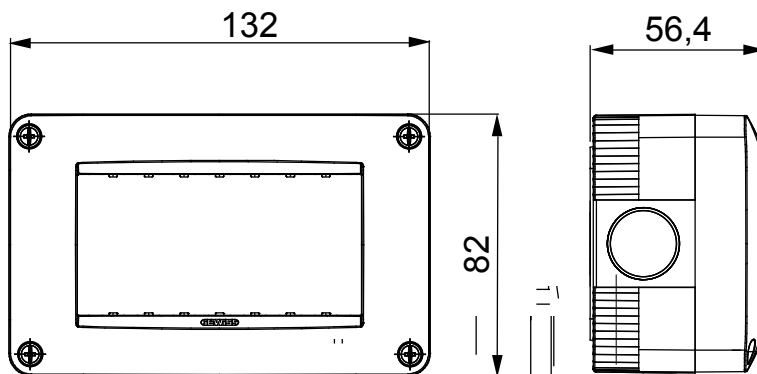

Product Data Sheet

GW16504

CHORUSMART - Domestic range

A range of tabletop panels, wall boxes and self-supporting wall enclosures suitable for housing ChorusSmart modular devices. Wall boxes and panels, available in black and white, must be completed with ChorusSmart support and One plates. The self-supporting enclosures, available in grey RAL 7035, are characterised in IP40 and IP55 versions: both have pre-cut knockouts, and the watertight version is also provided with a door with a transparent UV membrane. Self-supporting boxes and enclosures are designed to be fitted with an earth terminal.

Description	4 modules	Colour	Grey RAL 7035
No. knockout holes Ø23	8 on sides / 1 on the bottom	Type of knockout holes	Removable with tool
IP degree	IP40	Insulation class	II
Mechanical resistance	IK07	Lid screws	Corrosion-resistant steel
Torque screws tightening	0.8 Newton/meter	Outer dim. LxHxD (mm)	132x82x56
Glow wire test	650 °C	Thermo-pressure with ball	70 °C
Standard	EN 60670-1	Installation temperature	-25 +60 °C
Electrocod	0212		

DIMENSIONAL

TECHNICAL SYMBOLOGY

IP

IP40

IK

IK07

GWT

650 °C