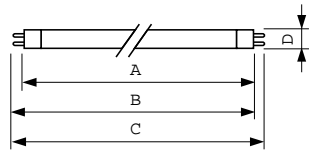

### Product data

General Information		Operating and Electrical	
Cap-Base	G5 [G5]	Power Consumption	54.6 W
Flux measurement reference	Sphere	Lamp Current (Nom)	0.455 A
Light Technical		Controls and Dimming	
Color Code	950 [CCT of 5000K]	Dimmable	Yes
Luminous Flux	3,825 lumen	Mechanical and Housing	
Color Designation	Daylight	Bulb Shape	T5 [16 mm (T5)]
Chromaticity Coordinate X (Nom)	0.34	Approval and Application	
Chromaticity Coordinate Y (Nom)	0.351	Mercury (Hg) Content (Nom)	1.2 mg
Correlated Color Temperature (Nom)	5200 K	Energy Consumption kWh/1000 h	55 kWh
Luminous Efficacy (rated) (Nom)	71 lm/W	EPREL Registration Number	423,484
Color rendering index (CRI)	91		

## Dimensional drawing

Product	D (max)	A (max)	B (max)	B (min)	C (max)
MASTER TL5 HO 90 De Luxe 54W/952 1SL20	17 mm	1,149.0 mm	1,156.1 mm	1,153.7 mm	1,163.2 mm