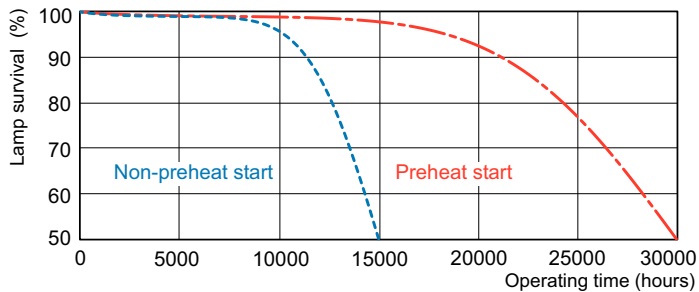

Lifetime

Life Expectancy Diagram - MASTER TL5 HO 90 De Luxe 54W/952 1SL20

Life Expectancy Diagram - MASTER TL5 HO 90 De Luxe 54W/952 1SL20