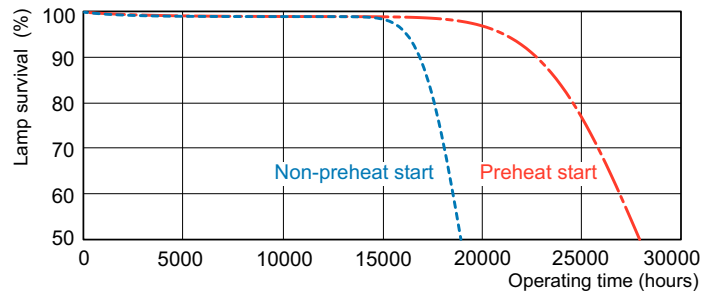

Lifetime

Life Expectancy Diagram - MASTER TL5 HO 90 De Luxe 54W/952 1SL20

Life Expectancy Diagram - MASTER TL5 HO 90 De Luxe 54W/952 1SL20