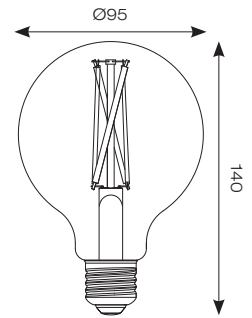

OCTO G95 Tunable White Smart Filament Lamp Connected by WiZ

- Tunable white G95 smart filament lamp suitable for residential and small-scale commercial applications
- Bluetooth and WiFi enabled smart lamp; connects directly to your existing WiFi
- Commissioned via WiZ App
- Voice activated compatibility; offers hands-free controls
- Vintage amber and clear filament G95 lamp designs
- Comparable with 75W incandescent lamp
- Fully dimmable from 10% to 100%
- Tunable white between 2700K - 6500K
- Group, scene, holiday and timer settings achieved via WiZ App
- Suitable for indoor applications in dry rooms, professional use in public buildings and outdoor use in specially shielded luminaires

Connected by
WiZ

INPUT	HERTZ	TEMP	LIFETIME (HRS)	CRI	IP
220/240V	50/60Hz	-20°C to 45°C	15,000	Ra 90	IP20

CODE	DESCRIPTION	WATTAGE	CCT	LUMENS	TRADE
AOCTOW/G95/TW/AMB/E27	G95 - Amber - E27	7W	2000K-5000K	640lm	£42.70
AOCTOW/G95/TW/CL/E27	G95 - Clear - E27			806lm	£41.70