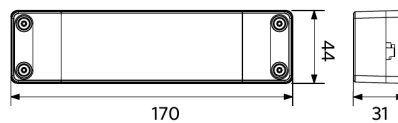

LEDPanelRc-S5
Driver On/Off