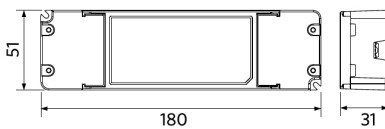

LEDPanelRc-S5
Driver Dim