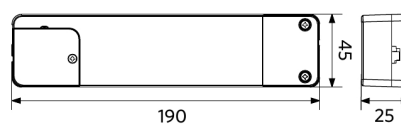

LEDPanelRc-S5
Driver Tunable White