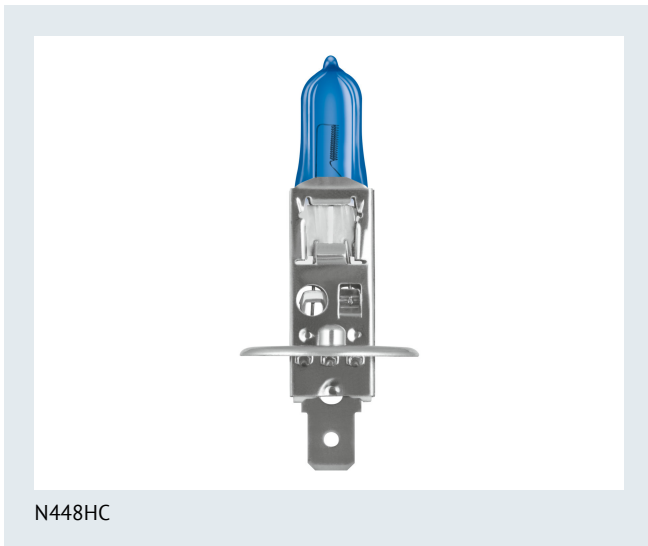

NEOLUX[®]
GERMAN TECHNOLOGY

Blue Power Light 80 W 12 V P14.5s

These off-road lighting solutions from NEOLUX turn night into day. Choose from the robust and reliable Power Light, with its powerful light output, the Blue Power Light, with its stylish bluish white light, or the Weather Light, which is optimized for fog, rain or snow. Whether you need the dark spaces ahead to be brightly lit or are facing rough weather conditions, our off-road range has a solution for you.

Product family benefits

- Stylish appearance and high contrast
- On most difficult off-road terrains
- Better visibility
- Remarkable illumination
- Reliable manufacturer

Product family features

- High color temperature with stylish bluish white light
- High performance off-road lamp
- Color temperature: 5,000 K
- More power
- Rugged and versatile

N448HC

N448HC-2SCB

Product information

Product type (off-road vs. on-road)	Off-road
Application (Category and Product specific)	Halogen headlight lamp

Electrical data

Power input	68 W
Test voltage	13.2 V
Nominal wattage	80.00 W
Nominal voltage	12.0 V

Photometrical data

Color temperature	5000 K
Luminous flux	1550 lm
Luminous flux tolerance	±15 %

Dimensions & weight

Product weight	6.30 g
Length	62.5 mm
Diameter	8.5 mm

Lifespan

Lifespan Tc	650 h
Lifespan B3	400 h