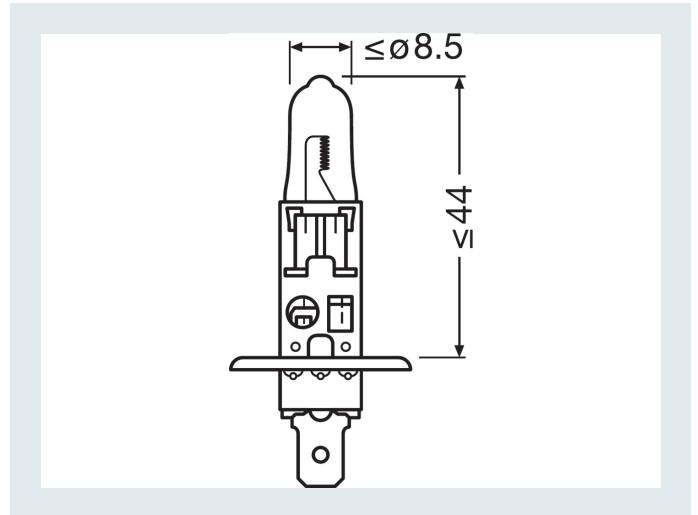

Legal advice

These products do not have ECE approval. This means they must not be used on public roads in any exterior application. Use on public roads leads to cancellation of operating license and loss of insurance coverage. Several countries do not allow sale and use of these products. Please contact your local distributor for information on the availability in your country.

NEOLUX®
GERMAN TECHNOLOGY

NEOLUX Automotive Lighting
OSRAM GmbH

Marcel-Breuer-Str 6
80807 Munich, Germany

Phone +49 89 6213-0
Fax +49 89 6213-2020

www.neolux-lighting.com