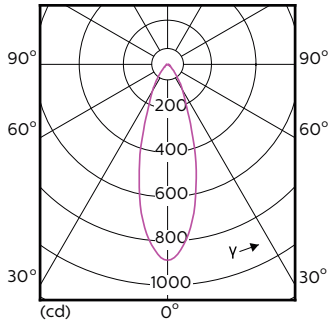

Dimensional drawing

Product	D	C
MAS LED ExpertColor 5.5-50W GU10 930 36D	50 mm	54 mm

Photometric data

Spectral Power Distribution Colour - MAS LED ExpertColor 5.5-50W GU10 930 36D

MASTER LEDspot ExpertColor MV

Photometric data

Light Distribution Diagram - MAS LED ExpertColor 5.5-50W GU10 930 36D

Lifetime

Life Expectancy Diagram - MAS LED ExpertColor 5.5-50W GU10 930 36D

Lumen Maintenance Diagram - MAS LED ExpertColor 5.5-50W GU10 930 36D