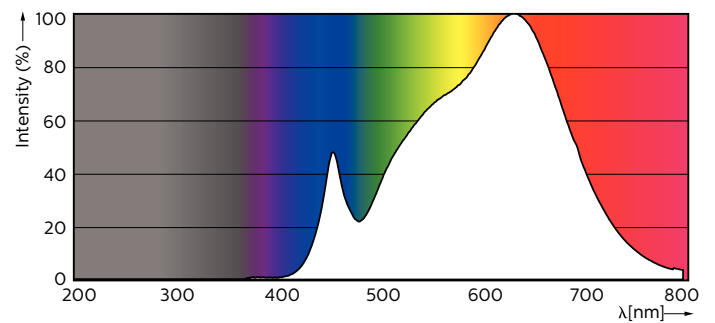

Product data

General Information	
Cap-Base	GU10 [GU10]
Nominal lifetime	40,000 hour(s)
Switching Cycle	50,000
Lighting Technology	LED
Flux measurement reference	Narrow Cone
Light Technical	
Color Code	930 [CCT of 3000K]
Beam Angle (Nom)	36 degree(s)
Luminous Flux	375 lumen
Luminous Intensity (Nom)	800 cd
Color Designation	White (WH)
Correlated Color Temperature (Nom)	3000 K
Luminous Efficacy (rated) (Nom)	68 lm/W

Color Consistency	<3
Color rendering index (CRI)	97
LLMF At End Of Nominal Lifetime (Nom)	70 %
Luminous Flux in 90° Cone (Rated)	375 lumen
Operating and Electrical	
Line Frequency	50 to 60 Hz
Input Frequency	50 to 60 Hz
Power Consumption	5.5 W
Lamp Current (Nom)	30 mA
Wattage Equivalent	50 W
Starting Time (Nom)	0.5 s
Warm-up time to 60% light	0.5 s
Power Factor (Fraction)	0.8

MASTER LEDspot ExpertColor MV

Voltage (Nom)	220-240 V
Temperature	
T-Case Maximum (Nom)	80 °C
Controls and Dimming	
Dimmable	Only with specific dimmers
Mechanical and Housing	
Bulb Shape	PAR16 [PAR 2 inch/50mm]
Approval and Application	
Suitable For Accent Lighting	Yes
Energy Consumption kWh/1000 h	6 kWh
EPREL Registration Number	391,834

Dimensional drawing

Product	D	C
MAS LED ExpertColor 5.5-50W GU10 930 36D	50 mm	54 mm

Photometric data

Spectral Power Distribution Colour - MAS LED ExpertColor 5.5-50W GU10 930 36D

MASTER LEDspot ExpertColor MV