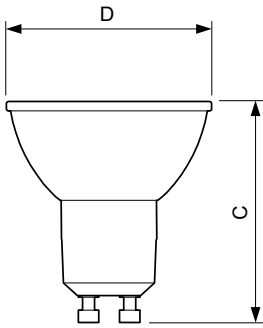

Product data

General Information	
Cap-Base	GU10 [GU10]
Nominal lifetime	40,000 hour(s)
Switching Cycle	50,000
Lighting Technology	LED
Flux measurement reference	Narrow Cone
Light Technical	
Color Code	930 [CCT of 3000K]
Beam Angle (Nom)	36 degree(s)
Luminous Flux	375 lumen
Luminous Intensity (Nom)	800 cd
Color Designation	White (WH)
Correlated Color Temperature (Nom)	3000 K
Luminous Efficacy (rated) (Nom)	68 lm/W

Dimensional drawing

Product	D	C
MAS LED ExpertColor 5.5-50W GU10 930 36D	50 mm	54 mm

Photometric data

Spectral Power Distribution Colour - MAS LED ExpertColor 5.5-50W GU10 930 36D

MASTER LEDspot ExpertColor MV