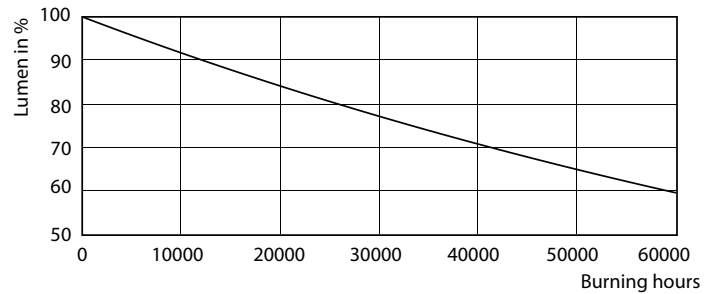

Product data

General Information	
Cap-Base	GU10 [GU10]
Nominal lifetime	40,000 hour(s)
Switching Cycle	50,000
Lighting Technology	LED
Flux measurement reference	Narrow Cone
Light Technical	
Color Code	930 [CCT of 3000K]
Beam Angle (Nom)	36 degree(s)
Luminous Flux	375 lumen
Luminous Intensity (Nom)	800 cd
Color Designation	White (WH)
Correlated Color Temperature (Nom)	3000 K
Luminous Efficacy (rated) (Nom)	68 lm/W

Color Consistency	<3
Color rendering index (CRI)	97
LLMF At End Of Nominal Lifetime (Nom)	70 %
Luminous Flux in 90° Cone (Rated)	375 lumen
Operating and Electrical	
Line Frequency	50 to 60 Hz
Input Frequency	50 to 60 Hz
Power Consumption	5.5 W
Lamp Current (Nom)	30 mA
Wattage Equivalent	50 W
Starting Time (Nom)	0.5 s
Warm-up time to 60% light	0.5 s
Power Factor (Fraction)	0.8

Dimensional drawing

Product	D	C
MAS LED ExpertColor 5.5-50W GU10 930 36D	50 mm	54 mm

Photometric data

Spectral Power Distribution Colour - MAS LED ExpertColor 5.5-50W GU10 930 36D

MASTER LEDspot ExpertColor MV

Photometric data

Light Distribution Diagram - MAS LED ExpertColor 5.5-50W GU10 930 36D

Lifetime

Life Expectancy Diagram - MAS LED ExpertColor 5.5-50W GU10 930 36D

Lumen Maintenance Diagram - MAS LED ExpertColor 5.5-50W GU10 930 36D