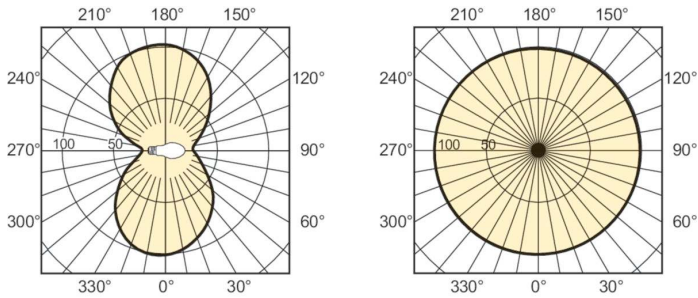

MASTER SON PIA Plus

Order product name	MASTER SON PIA Plus 100W/220 E40 1SL/12
Order code	928151608827
Numerator - Quantity Per Pack	1
Numerator - Packs per outer box	12
Material number (12NC)	928151608827

Full product name	MASTER SON PIA Plus 100W/220 E40 1SL/12
EAN/UPC - Case	8711500182265

Dimensional drawing

Product	D (max)	C (max)
MASTER SON PIA Plus 100W/220 E40 1SL/12	76 mm	186 mm

Photometric data

Light Distribution Diagram - MASTER SON PIA Plus 100W/220 E40 1SL/12

Spectral Power Distribution Colour - MASTER SON PIA Plus 100W/220 E40 1SL/12