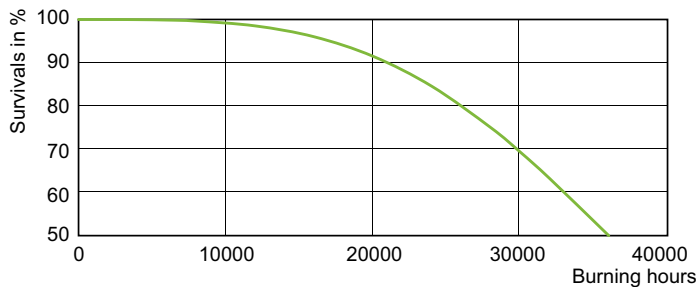

Lifetime

Life Expectancy Diagram - MASTER SON PIA Plus 100W/220 E40 1SL/12

Lumen Maintenance Diagram - MASTER SON PIA Plus 100W/220 E40 1SL/12