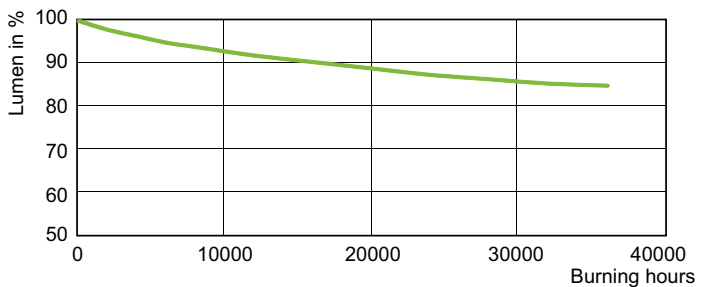

Lifetime

Life Expectancy Diagram - MASTER SON PIA Plus 100W/220 E40 1SL/12

Lumen Maintenance Diagram - MASTER SON PIA Plus 100W/220 E40 1SL/12