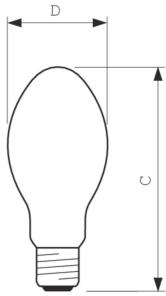

## Dimensional drawing

Product	D (max)	C (max)
MASTER SON PIA Plus 100W/220 E40 1SL/12	76 mm	186 mm