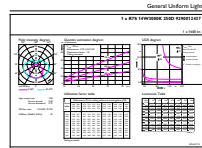

Product data

General Information		Starting Time (Nom)	
Cap-Base	R7S [R7s]		0.5 s
Nominal lifetime	15,000 hour(s)	Warm-up time to 60% light	0.5 s
Switching Cycle	50,000	Power Factor (Fraction)	0.8
Lighting Technology	LED	Voltage (Nom)	220-240 V
Flux measurement reference	Sphere		
Light Technical		Temperature	
Color Code	830 [CCT of 3000K]	T-Case Maximum (Nom)	90 °C
Luminous Flux	1,600 lumen		
Color Designation	White (WH)	Controls and Dimming	
Correlated Color Temperature (Nom)	3000 K	Dimmable	Only with specific dimmers
Luminous Efficacy (rated) (Nom)	114.29 lm/W		
Color Consistency	<6	Mechanical and Housing	
Color rendering index (CRI)	80	Bulb Shape	Linear
LLMF At End Of Nominal Lifetime (Nom)	70 %		
Operating and Electrical		Approval and Application	
Line Frequency	50 to 60 Hz	Energy Saving Product	Yes
Input Frequency	50 to 60 Hz	Suitable For Accent Lighting	No
Power Consumption	14 W	Energy Consumption kWh/1000 h	14 kWh
Lamp Current (Nom)	74 mA	EPREL Registration Number	465,216
Wattage Equivalent	100 W	CE mark	Yes
		EU RoHS compliant	Yes

Material number (12NC)	929001243702
Full product name	CorePro R7S 118mm 14-100W 830 D
EAN/UPC - Case	8718696578803

Dimensional drawing

Product	D	C
CorePro R7S 118mm 14-100W 830 D	29 mm	118 mm

Photometric data