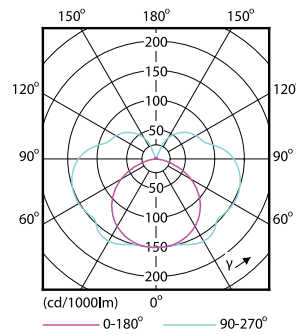

Spectral Power Distribution Colour - CorePro R7S 118mm 14-100W 830 D