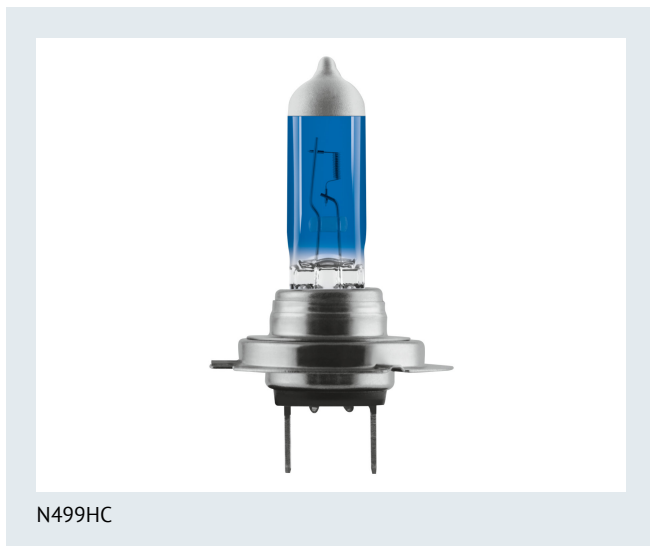

NEOLUX[®]
GERMAN TECHNOLOGY

Blue Power Light 80 W 12 V PX26d

These off-road lighting solutions from NEOLUX turn night into day. Choose from the robust and reliable Power Light, with its powerful light output, the Blue Power Light, with its stylish bluish white light, or the Weather Light, which is optimized for fog, rain or snow. Whether you need the dark spaces ahead to be brightly lit or are facing rough weather conditions, our off-road range has a solution for you.

Product family benefits

- Stylish appearance and high contrast
- On most difficult off-road terrains
- Better visibility
- Remarkable illumination
- Reliable manufacturer

Product family features

- High color temperature with stylish bluish white light
- High performance off-road lamp
- Color temperature: 5,000 K
- More power
- Rugged and versatile

N499HC

N499HC-2SCB

Product information

Product type (off-road vs. on-road)	Off-road
Application (Category and Product specific)	Halogen headlight lamp

Electrical data

Power input	58 W
Test voltage	13.2 V
Nominal wattage	80.00 W
Nominal voltage	12.0 V

Photometrical data

Color temperature	5000 K
Luminous flux	1500 lm
Luminous flux tolerance	±10 %

Dimensions & weight

Product weight	12.50 g
Length	59.0 mm
Diameter	10.7 mm

Lifespan

Lifespan Tc	550 h
Lifespan B3	330 h