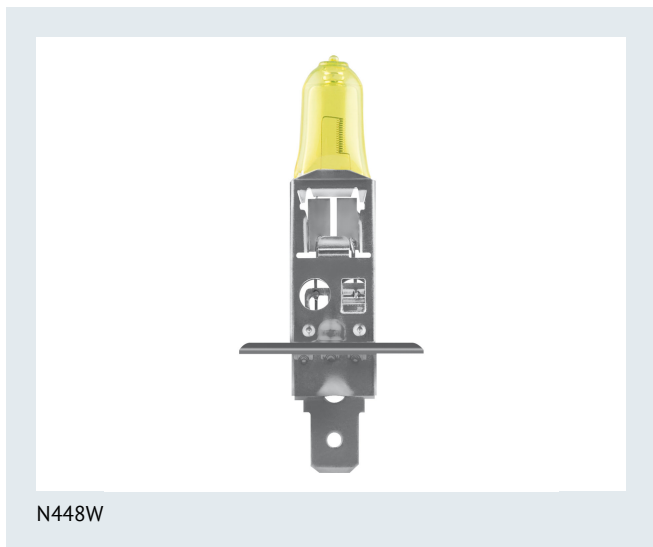

## Weather Light 55 W 12 V P14.5s

### Product family features

- Yellowish white light
- High performance off-road lamp
- Color temperatures of up to 2,600 K
- More power
- Rugged and versatile

N448W-2SCB

**Product information**

Product type (off-road vs. on-road)	Off-road
Application (Category and Product specific)	Halogen headlight lamp

**Dimensions & weight**

Product weight	6.30 g
Length	62.5 mm
Diameter	8.5 mm

**Lifespan**

Lifespan Tc	650 h
Lifespan B3	400 h

**Additional product data**

Base (standard designation)	P14.5s
-----------------------------	--------