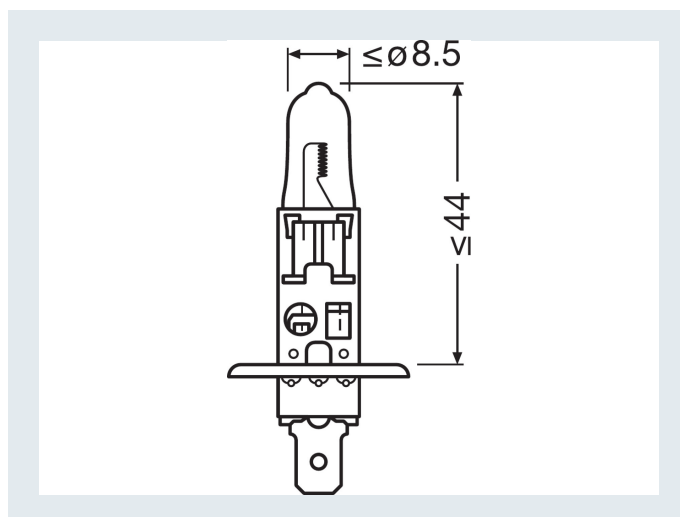

Legal advice

These products do not have ECE approval. This means they must not be used on public roads in any exterior application. Use on public roads leads to cancellation of operating license and loss of insurance coverage. Several countries do not allow sale and use of these products. Please contact your local distributor for information on the availability in your country.

NEOLUX®
GERMAN TECHNOLOGY

NEOLUX Automotive Lighting
OSRAM GmbH

Marcel-Breuer-Str 6
80807 Munich, Germany

Phone +49 89 6213-0
Fax +49 89 6213-2020

www.neolux-lighting.com