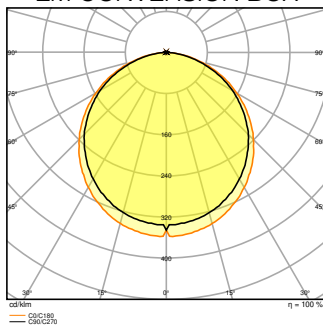

PL CMFT 625 P 33W 830 DALIVR
EM CONVERSION BOX