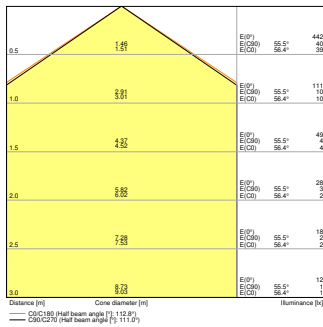

PL CMFT 625 P 33W 830 DALIVR
EM CONVERSION BOX