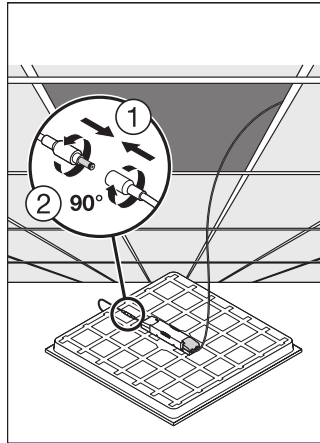

Product code	Packaging unit (Pieces/Unit)	Dimensions (length x width x height)	Gross weight	Volume
4099854014338	Folding box 1	52 mm x 647 mm x 719 mm	2522.00 g	24.19 dm³
4099854014345	Shipping box 4	672 mm x 227 mm x 749 mm	12218.00 g	114.26 dm³

The mentioned product code describes the smallest quantity unit which can be ordered. One shipping unit can contain one or more single products. When placing an order, for the quantity please enter single or multiples of a shipping unit.

ADDITIONAL CATALOG INFORMATION

References / Links

– For Guarantee see www.ledvance.com/guarantee

DISCLAIMER

Subject to change without notice. Errors and omission excepted. Always make sure to use the most recent release.