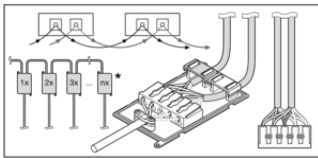

Product code	Packaging unit (Pieces/Unit)	Dimensions (length x width x height)	Gross weight	Volume
4099854014338	Folding box 1	52 mm x 647 mm x 719 mm	2522.00 g	24.19 dm³
4099854014345	Shipping box 4	672 mm x 227 mm x 749 mm	12218.00 g	114.26 dm³

The mentioned product code describes the smallest quantity unit which can be ordered. One shipping unit can contain one or more single products. When placing an order, for the quantity please enter single or multiples of a shipping unit.

ADDITIONAL CATALOG INFORMATION

References / Links

– For Guarantee see www.ledvance.com/guarantee

DISCLAIMER

Subject to change without notice. Errors and omission excepted. Always make sure to use the most recent release.