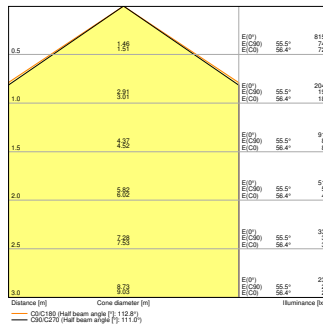

PL CMFT 625 P 33W 830 DALIVR
EM