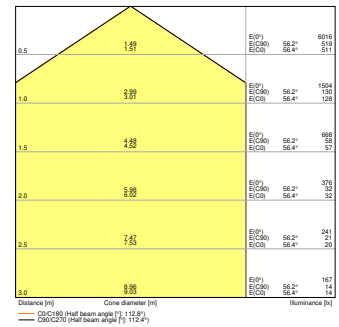

¹⁾ CRI80 versions of the Panel Comfort family are fulfilling the technical minimum requirements according to the German BEG subsidy program for energy efficient luminaires

Photometrical data

Luminous flux	4320 lm ¹⁾
Luminous efficacy	130 lm/W ¹⁾
Color temperature	3000 K
Light color (designation)	Warm White
Color rendering index Ra	80
Standard deviation of color matching	≤ 3 sdcM
Low flicker	Yes
Flickering metric (Pst LM)	<1
Stroboscope effect metric (SVM)	< 0.4
Photobiological safety group acc. to EN62778	RG0
Beam angle	110 °

PL CMFT 625 P 33W 830 DALIVR
EM CONVERSION BOX

PL CMFT 625 P 33W 830 DALIVR
EM

PL CMFT 625 P 33W 830 DALIVR
EM

PL CMFT 625 P 33W 830 DALIVR

PL CMFT 625 P 33W 830 DALIVR

Dimensions & Weight

Length	620.00 mm
Width	620.00 mm
Height	32.00 mm
Product weight	2080.00 g