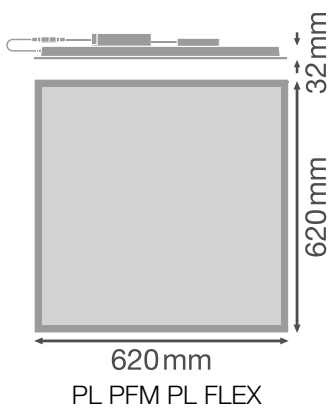

PRODUCT DATASHEET

PL CMFT 625 P 33W 830 DALIVR

PANEL COMFORT 625 DALI | Square recessed panel luminaire, for 625 x 625 mm ceiling systems and DALI-2 IoT technology

Areas of application

- Direct replacement for recessed luminaires with fluorescent lamps
- Offices, conference rooms
- Reception areas, foyers, corridors, elevators
- Suitable for recessed ceiling systems with grid size of 625 x 625 mm

¹⁾ CRI80 versions of the Panel Comfort family are fulfilling the technical minimum requirements according to the German BEG subsidy program for energy efficient luminaires

Photometrical data

Luminous flux	4320 lm ¹⁾
Luminous efficacy	130 lm/W ¹⁾
Color temperature	3000 K
Light color (designation)	Warm White
Color rendering index Ra	80
Standard deviation of color matching	≤ 3 sdcM
Low flicker	Yes
Flickering metric (Pst LM)	<1
Stroboscope effect metric (SVM)	< 0.4
Photobiological safety group acc. to EN62778	RG0
Beam angle	110 °

PL CMFT 625 P 33W 830 DALIVR
EM CONVERSION BOX

PL CMFT 625 P 33W 830 DALIVR
EM

PL CMFT 625 P 33W 830 DALIVR
EM

PL CMFT 625 P 33W 830 DALIVR

PL CMFT 625 P 33W 830 DALIVR

Dimensions & Weight

Length	620.00 mm
Width	620.00 mm
Height	32.00 mm
Product weight	2080.00 g

Materials & Colors

Product color	White
Housing color	White
Body material	Steel
Cover material	Polystyrene (PS)
Light emitting surface material	Polystyrene
Glow Wire Test according to IEC 60695-2-12	650 °C
Mercury content	0.0 mg