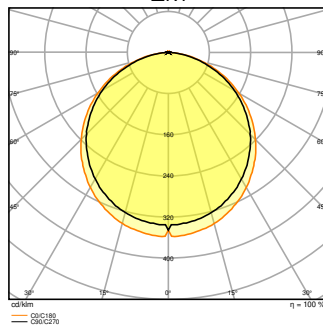

¹⁾ CRI80 versions of the Panel Comfort family are fulfilling the technical minimum requirements according to the German BEG subsidy program for energy efficient luminaires

Photometrical data

Luminous flux	4320 lm ¹⁾
Luminous efficacy	130 lm/W ¹⁾
Color temperature	3000 K
Light color (designation)	Warm White
Color rendering index Ra	80
Standard deviation of color matching	≤ 3 sdcM
Low flicker	Yes
Flickering metric (Pst LM)	<1
Stroboscope effect metric (SVM)	< 0.4
Photobiological safety group acc. to EN62778	RG0
Beam angle	110 °

PL CMFT 625 P 33W 830 DALIVR
EM CONVERSION BOX

PL CMFT 625 P 33W 830 DALIVR
EM

PL CMFT 625 P 33W 830 DALIVR
EM

PL CMFT 625 P 33W 830 DALIVR

PL CMFT 625 P 33W 830 DALIVR

Dimensions & Weight

Length	620.00 mm
Width	620.00 mm
Height	32.00 mm
Product weight	2080.00 g