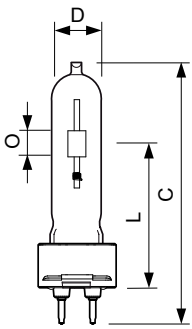

MASTERColour CDM-T

MASTERC CDM-T 150W/830 G12 1CT

Range of single-ended, compact, high-efficiency, discharge lamps with a stable color over lifetime and a crisp, sparkling light

Warnings and Safety

- Use only in totally enclosed luminaire, even during testing (IEC61167, IEC 62035, IEC60598)
- The luminaire must be able to contain hot lamp parts if the lamp ruptures
- Control gear must include end-of-life protection (IEC61167, IEC 62035)
- Lamps may use electronic or electromagnetic control gear, except 35W/942 and 20W lamps, which must use electronic control gear.
- A lamp breaking is extremely unlikely to have any impact on your health. If a lamp breaks, ventilate the room for 30 minutes and remove the parts, preferably with gloves. Put them in a sealed plastic bag and take it to your local waste facilities for recycling. Do not use a vacuum cleaner.

Product data

Operating and Electrical		Color Designation	
Power Consumption	150.1 W	Color Designation	Warm White (WW)
Voltage (Nom)	96 V	Chromaticity Coordinate X (Nom)	0.434
Voltage (Nom)	96 V	Chromaticity Coordinate Y (Nom)	0.398
General Information		Correlated Color Temperature (Nom)	3000 K
Cap-Base	G12 [G12]	Luminous Efficacy (rated) (Nom)	88 lm/W
Operating Position	UNIVERSAL [Any or Universal (U)]	Color rendering index (CRI)	88
Flux measurement reference	Sphere	Controls and Dimming	
Light Technical		Dimmable	No
Color Code	830 [CCT of 3000K]	Mechanical and Housing	
Luminous Flux	13,000 lumen	Bulb Finish	Clear

MASTERC colour CDM-T

Bulb Shape	T19 [T 19mm]
Approval and Application	
Mercury (Hg) Content (Max)	14.3 mg
Mercury (Hg) Content (Nom)	14.3 mg
Energy Consumption kWh/1000 h	151 kWh
EPREL Registration Number	473,335

Dimensional drawing

Product	D (max)	D	O	L (min)	L (max)	L	C (max)
MASTERC CDM-T 150W/830 G12 1CT	20 mm	0.75 inch	9 mm	55 mm	57 mm	56 mm	110 mm

Photometric data

Light Distribution Diagram - MASTERC CDM-T 150W/830 G12 1CT