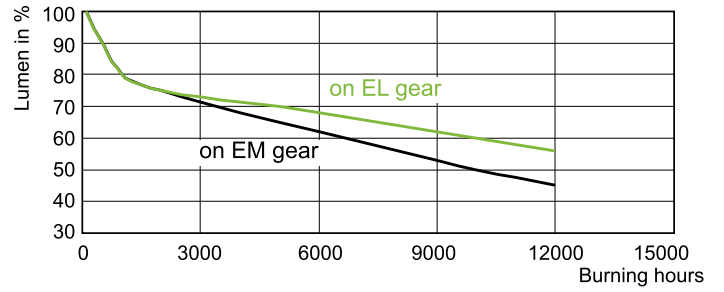

MASTERCcolour CDM-T

Lifetime

Life Expectancy Diagram - MASTERC CDM-T 150W/830 G12 1CT

Lumen Maintenance Diagram - MASTERC CDM-T 150W/830 G12 1CT