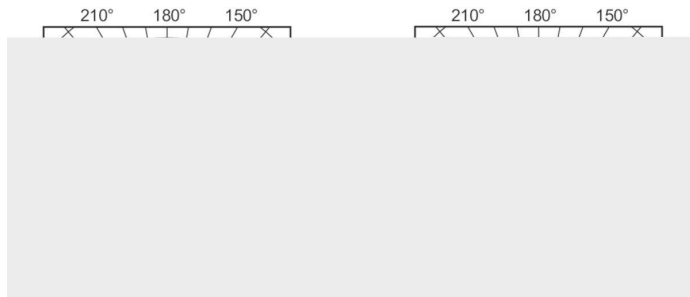

Product data

Operating and Electrical		Color Designation	
Power Consumption	150.1 W	Color Designation	Warm White (WW)
Voltage (Nom)	96 V	Chromaticity Coordinate X (Nom)	0.434
Voltage (Nom)	96 V	Chromaticity Coordinate Y (Nom)	0.398
General Information		Correlated Color Temperature (Nom)	3000 K
Cap-Base	G12 [G12]	Luminous Efficacy (rated) (Nom)	88 lm/W
Operating Position	UNIVERSAL [Any or Universal (U)]	Color rendering index (CRI)	88
Flux measurement reference	Sphere	Controls and Dimming	
Light Technical		Dimmable	No
Color Code	830 [CCT of 3000K]	Mechanical and Housing	
Luminous Flux	13,000 lumen	Bulb Finish	Clear

MASTERC colour CDM-T

Bulb Shape	T19 [T 19mm]
Approval and Application	
Mercury (Hg) Content (Max)	14.3 mg
Mercury (Hg) Content (Nom)	14.3 mg
Energy Consumption kWh/1000 h	151 kWh
EPREL Registration Number	473,335

Dimensional drawing

Product	D (max)	D	O	L (min)	L (max)	L	C (max)
MASTERC CDM-T 150W/830 G12 1CT	20 mm	0.75 inch	9 mm	55 mm	57 mm	56 mm	110 mm

Photometric data

Light Distribution Diagram - MASTERC CDM-T 150W/830 G12 1CT