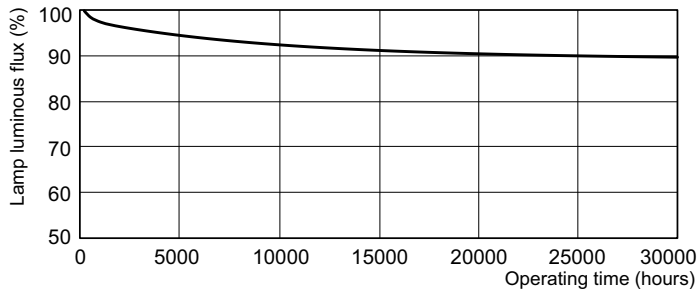

MASTER TL5 High Output

Lifetime

Lumen Maintenance Diagram - MASTER TL5 HO 24W/840 SLV/40