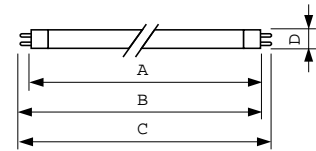

Product data

General Information		Operating and Electrical	
Cap-Base	G5 [G5]	Power Consumption	22.7 W
Features	na [Not Applicable]	Lamp Current (Nom)	0.295 A
Flux measurement reference	Sphere		
Light Technical		Controls and Dimming	
Color Code	840 [CCT of 4000K]	Dimmable	Yes
Luminous Flux	1,700 lumen		
Color Designation	Cool White (CW)	Mechanical and Housing	
Chromaticity Coordinate X (Nom)	0.38	Bulb Shape	T5 [16 mm (T5)]
Chromaticity Coordinate Y (Nom)	0.38		
Correlated Color Temperature (Nom)	4000 K	Approval and Application	
Luminous Efficacy (rated) (Nom)	76 lm/W	Mercury (Hg) Content (Nom)	1.2 mg
Color rendering index (CRI)	82	Energy Consumption kWh/1000 h	23 kWh
		EPREL Registration Number	423,555

Material number (12NC)	927928084055
Full product name	MASTER TL5 HO 24W/840 SLV/40
EAN/UPC - Case	8711500867841

Dimensional drawing

Product	D (max)	A (max)	B (max)	B (min)	C (max)
MASTER TL5 HO 24W/840 SLV/40	17 mm	549.0 mm	556.1 mm	553.7 mm	563.2 mm