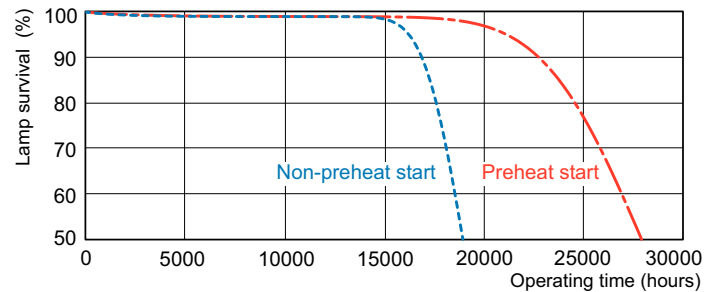

Product data

General Information		Operating and Electrical	
Cap-Base	G5 [G5]	Power Consumption	22.7 W
Features	na [Not Applicable]	Lamp Current (Nom)	0.295 A
Flux measurement reference	Sphere		
Light Technical		Controls and Dimming	
Color Code	840 [CCT of 4000K]	Dimmable	Yes
Luminous Flux	1,700 lumen		
Color Designation	Cool White (CW)	Mechanical and Housing	
Chromaticity Coordinate X (Nom)	0.38	Bulb Shape	T5 [16 mm (T5)]
Chromaticity Coordinate Y (Nom)	0.38		
Correlated Color Temperature (Nom)	4000 K	Approval and Application	
Luminous Efficacy (rated) (Nom)	76 lm/W	Mercury (Hg) Content (Nom)	1.2 mg
Color rendering index (CRI)	82	Energy Consumption kWh/1000 h	23 kWh
		EPREL Registration Number	423,555

Photometric data

Spectral Power Distribution Colour - MASTER TL5 HO 24W/840 SLV/40

Lifetime

Life Expectancy Diagram - MASTER TL5 HO 24W/840 SLV/40

Life Expectancy Diagram - MASTER TL5 HO 24W/840 SLV/40

MASTER TL5 High Output