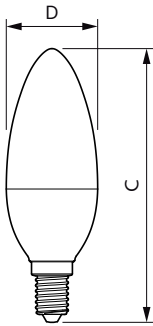

## Mechanical and Housing

Bulb Finish	Frosted
Bulb Shape	B38

## Dimensional drawing

Product	D	C
CorePro candle ND 7-60W E14 840 B38 FR	38 mm	114 mm