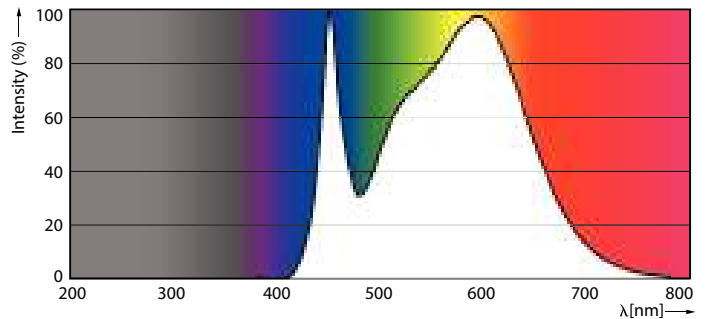

Spectral Power Distribution Colour - CorePro candle ND 7-60W E14 840 B38 FR