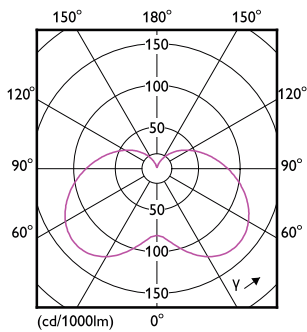

Photometric data

Light Distribution Diagram - CorePro candle ND 7-60W E14 840 B38 FR