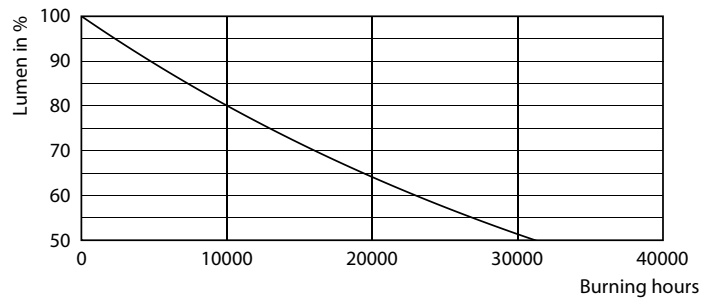

CorePro Plastic LEDcandles & lusters

Photometric data

Technical Parameters 43 Page 11

Lifetime

Life Expectancy Diagram - CorePro candle ND 7-60W E14 840 B38 FR

Lumen Maintenance Diagram - CorePro candle ND 7-60W E14 840 B38 FR