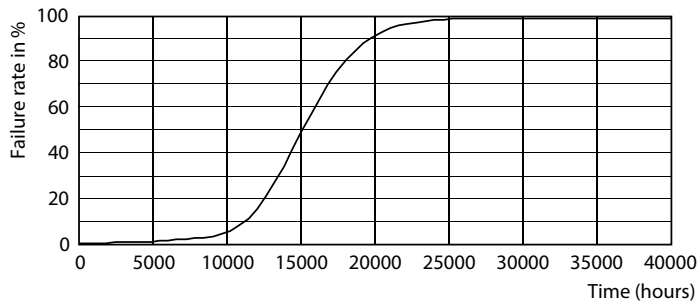

CorePro Plastic LEDcandles & lusters

Photometric data

Technical Parameters 43 Page 11

Lifetime

Life Expectancy Diagram - CorePro candle ND 7-60W E14 840 B38 FR

Lumen Maintenance Diagram - CorePro candle ND 7-60W E14 840 B38 FR