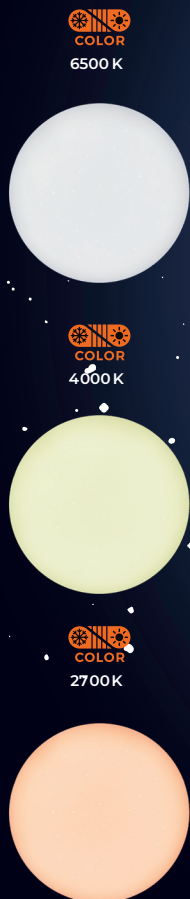

THORGEON

LIGHTING

LED DIAMOND LAMP

03014

LED POWER 100 W COLOR 2700-6500 K LUMENS 5900 120° Hz 50-60 220-240 V 30000 H RA 80 DIMM 10-100% IP 20 INDOOR -20 °C +50 °C

LED DIAMOND LIGHT

MODEL No: 03014

Stylish and beautiful lamp with sparkling “starry sky effect”, built-in dimmer that is operated with the included remote control. Color temperature can be adjusted from 2700K (warm white) - 6500K (cold white), the lamp also has night light function. THORGEON Diamond is available in different sizes and varying power.

- Set up with “regular” switch.
- Built-in dimmer operated with remote control
- Adjustable color temperature 2700-6500K
- “Starry sky effect”
- Night light function

TECHNICAL PARAMETERS

| | |
|--------------------|----------------------------|
| VOLTAGE: | 220-240 V |
| FREQUENCY: | 50-60HZ |
| LED POWER: | 100 W |
| LUMENS: | 5900 |
| COLOR TEMPERATURE: | 2700-6500K |
| AMBIENT LIGHT: | <3-2000LUX (ADJUSTABLE) |
| BEAM ANGLE: | 120° |
| DIMMING: | 10-100% |
| CRI: | <RA 80 |