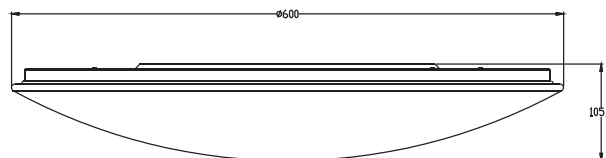

| | |
|--------------------|-------------|
| IP RATING: | IP20 |
| LIFETIME: | 30000H |
| TEMPERATURE RANGE: | -20°- +50°C |

DIMENSIONS:

THORGEON
www.thorgeon.com
SIA "ATTA-1", Jurkalnes street 1,
Riga, Latvia, LV-1046