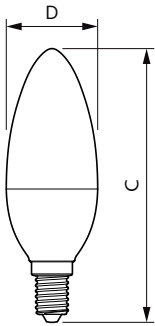

Product data

General Information		Operating and Electrical	
Cap-Base	E14 [E14]	Line Frequency	50 to 60 Hz
Nominal lifetime	15,000 hour(s)	Input Frequency	50 to 60 Hz
Switching Cycle	50,000	Power Consumption	7 W
Lighting Technology	LED	Lamp Current (Nom)	59 mA
Light Technical		Wattage Equivalent	60 W
Color Code	827 [CCT of 2700K]	Starting Time (Nom)	0.5 s
Luminous Flux	806 lumen	Warm-up time to 60% light	0.5 s
Color Designation	Warm White (WW)	Power Factor (Fraction)	0.51
Correlated Color Temperature (Nom)	2700 K	Voltage (Nom)	220-240 V
Luminous Efficacy (rated) (Nom)	115.00 lm/W	Temperature	
Color Consistency	<6	T-Case Maximum (Nom)	87 °C
Color rendering index (CRI)	80	Controls and Dimming	
LLMF At End Of Nominal Lifetime (Nom)	70 %	Dimmable	No

CorePro Plastic LEDcandles & lusters

Mechanical and Housing

Bulb Finish	Frosted
Bulb Shape	B38

Approval and Application

Energy Consumption kWh/1000 h	7 kWh
EPREL Registration Number	453,210
CE mark	Yes
EU RoHS compliant	Yes

Product Data

Full product code	871951431296800
-------------------	-----------------

Order product name	CorePro candle ND 7-60W E14 827 B38 FR
Order code	929002972502
Numerator - Quantity Per Pack	1
Numerator - Packs per outer box	10
Material number (12NC)	929002972502
Full product name	CorePro candle ND 7-60W E14 827 B38 FR
EAN/UPC - Case	8719514312975

Dimensional drawing

Product	D	C
CorePro candle ND 7-60W E14 827 B38 FR	38 mm	114 mm

Photometric data

Light Distribution Diagram - CorePro candle ND 7-60W E14 827 B38 FR

Spectral Power Distribution Colour - CorePro candle ND 7-60W E14 827 B38 FR