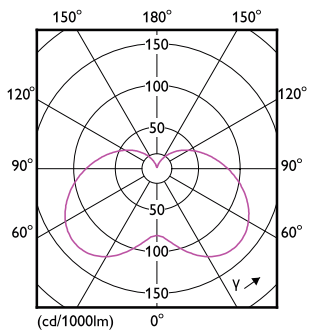

Product data

General Information		Operating and Electrical	
Cap-Base	E14 [E14]	Line Frequency	50 to 60 Hz
Nominal lifetime	15,000 hour(s)	Input Frequency	50 to 60 Hz
Switching Cycle	50,000	Power Consumption	7 W
Lighting Technology	LED	Lamp Current (Nom)	59 mA
Light Technical		Wattage Equivalent	60 W
Color Code	827 [CCT of 2700K]	Starting Time (Nom)	0.5 s
Luminous Flux	806 lumen	Warm-up time to 60% light	0.5 s
Color Designation	Warm White (WW)	Power Factor (Fraction)	0.51
Correlated Color Temperature (Nom)	2700 K	Voltage (Nom)	220-240 V
Luminous Efficacy (rated) (Nom)	115.00 lm/W	Temperature	
Color Consistency	<6	T-Case Maximum (Nom)	87 °C
Color rendering index (CRI)	80	Controls and Dimming	
LLMF At End Of Nominal Lifetime (Nom)	70 %	Dimmable	No

Product Data

Full product code	871951431296800
-------------------	-----------------

Order product name	CorePro candle ND 7-60W E14 827 B38 FR
Order code	929002972502
Numerator - Quantity Per Pack	1
Numerator - Packs per outer box	10
Material number (12NC)	929002972502
Full product name	CorePro candle ND 7-60W E14 827 B38 FR
EAN/UPC - Case	8719514312975

Dimensional drawing

Product	D	C
CorePro candle ND 7-60W E14 827 B38 FR	38 mm	114 mm

Photometric data

Light Distribution Diagram - CorePro candle ND 7-60W E14 827 B38 FR

Spectral Power Distribution Colour - CorePro candle ND 7-60W E14 827 B38 FR