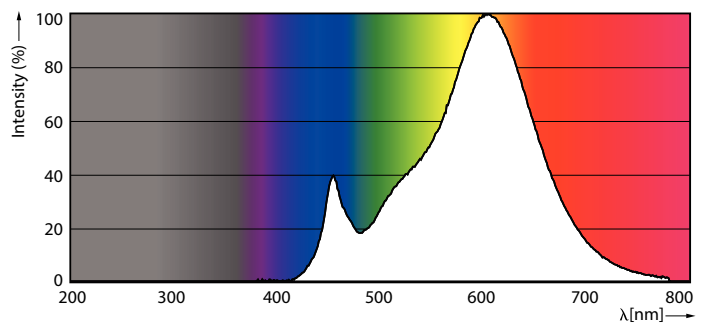

Product data

General Information		Operating and Electrical	
Cap-Base	E14 [E14]	Line Frequency	50 to 60 Hz
Nominal lifetime	15,000 hour(s)	Input Frequency	50 to 60 Hz
Switching Cycle	50,000	Power Consumption	7 W
Lighting Technology	LED	Lamp Current (Nom)	59 mA
Light Technical		Wattage Equivalent	60 W
Color Code	827 [CCT of 2700K]	Starting Time (Nom)	0.5 s
Luminous Flux	806 lumen	Warm-up time to 60% light	0.5 s
Color Designation	Warm White (WW)	Power Factor (Fraction)	0.51
Correlated Color Temperature (Nom)	2700 K	Voltage (Nom)	220-240 V
Luminous Efficacy (rated) (Nom)	115.00 lm/W	Temperature	
Color Consistency	<6	T-Case Maximum (Nom)	87 °C
Color rendering index (CRI)	80	Controls and Dimming	
LLMF At End Of Nominal Lifetime (Nom)	70 %	Dimmable	No

Dimensional drawing

Product	D	C
CorePro candle ND 7-60W E14 827 B38 FR	38 mm	114 mm

Photometric data

Light Distribution Diagram - CorePro candle ND 7-60W E14 827 B38 FR

Spectral Power Distribution Colour - CorePro candle ND 7-60W E14 827 B38 FR