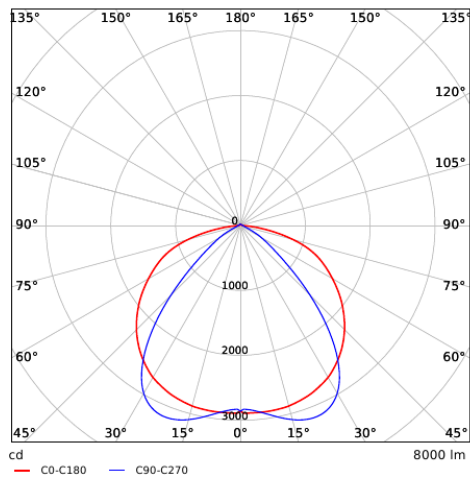

Fotometrische gegevens