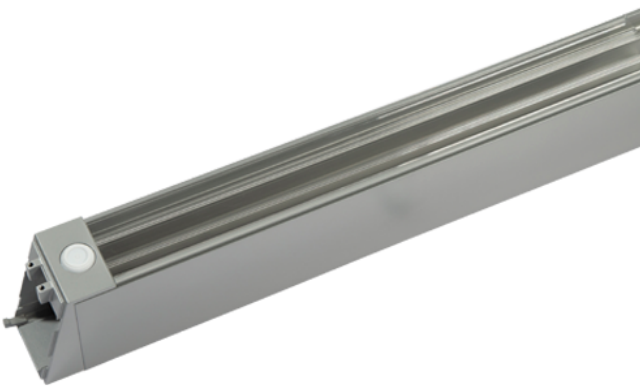

AOTEVLED1000

Otto EVO CCT 1000mm Infill Aluminium

Compatible with Otto Evo LED CCT Suspended Linear

Technical Specifications:

Colour / Finish | [Aluminium]

Material | [Aluminium]

Mounting Option | [Suspended]

Internal / External | Internal

Length | 1,000

Width | 61

Height | 100

Technical Data - ETIM - Light technical accessories for luminaires (EC002558)

Type of accessory Other

Colour Aluminium

Datasheet generated from <https://onetimepim.com> last updated Friday, February 16, 2024 8:39:51 PM