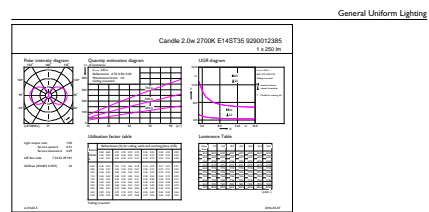

Product data

General Information	
Cap-Base	E14 [E14]
Nominal lifetime	15,000 hour(s)
Switching Cycle	20,000
Lighting Technology	LED
Flux measurement reference	Sphere
Light Technical	
Color Code	827 [CCT of 2700K]
Luminous Flux	250 lumen
Color Designation	Warm White (WW)
Correlated Color Temperature (Nom)	2700 K
Luminous Efficacy (rated) (Nom)	125.00 lm/W
Color Consistency	<6
Color rendering index (CRI)	80
LLMF At End Of Nominal Lifetime (Nom)	70 %

Product Data

Full product code	871951434772400
-------------------	-----------------

Order product name	CorePro LEDCandleND2-25W ST35 E14 827CLG
Order code	929001238592
Numerator - Quantity Per Pack	1
Numerator - Packs per outer box	10
Material number (12NC)	929001238592
Full product name	CorePro LEDCandleND2-25W ST35 E14 827CLG
EAN/UPC - Case	8719514347731

Dimensional drawing

Product	D	C
CorePro LEDCandleND2-25W ST35 E14 827CLG	35 mm	97 mm

Photometric data

Spectral Power Distribution Colour

CorePro GLASS LED candles and lusters

Photometric data

Light Distribution Diagram - CorePro LEDCandleND2-25W ST35 E14 827CLG