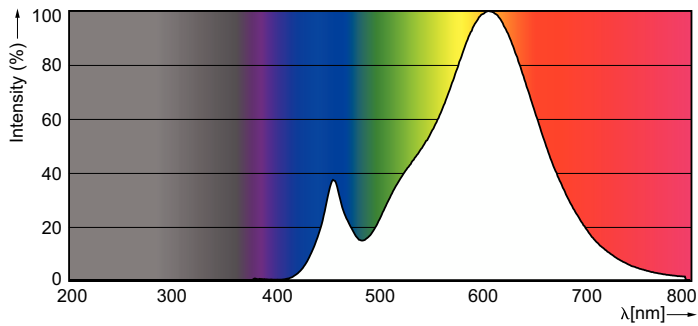

CorePro GLASS LED candles and lusters

Mechanical and Housing

Bulb Finish	Clear
Bulb Shape	ST35

Approval and Application

Energy Saving Product	Yes
Suitable For Accent Lighting	No
Energy Consumption kWh/1000 h	2 kWh
EPREL Registration Number	387,362
CE mark	Yes
EU RoHS compliant	Yes

Product Data

Full product code	871951434772400

Order product name	CorePro LEDCandleND2-25W ST35 E14 827CLG
Order code	929001238592
Numerator - Quantity Per Pack	1
Numerator - Packs per outer box	10
Material number (12NC)	929001238592
Full product name	CorePro LEDCandleND2-25W ST35 E14 827CLG
EAN/UPC - Case	8719514347731

Dimensional drawing

Product	D	C
CorePro LEDCandleND2-25W ST35 E14 827CLG	35 mm	97 mm

Photometric data

Spectral Power Distribution Colour