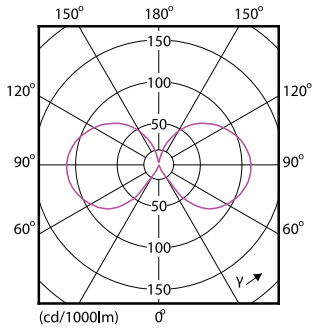

Product data

General Information	
Cap-Base	E14 [E14]
Nominal lifetime	15,000 hour(s)
Switching Cycle	20,000
Lighting Technology	LED
Flux measurement reference	Sphere
Light Technical	
Color Code	827 [CCT of 2700K]
Luminous Flux	250 lumen
Color Designation	Warm White (WW)
Correlated Color Temperature (Nom)	2700 K
Luminous Efficacy (rated) (Nom)	125.00 lm/W
Color Consistency	<6
Color rendering index (CRI)	80
LLMF At End Of Nominal Lifetime (Nom)	70 %

Dimensional drawing

Product	D	C
CorePro LEDCandleND2-25W ST35 E14 827CLG	35 mm	97 mm

Photometric data

Spectral Power Distribution Colour

CorePro GLASS LED candles and lusters

Photometric data

Light Distribution Diagram - CorePro LEDCandleND2-25W ST35 E14 827CLG