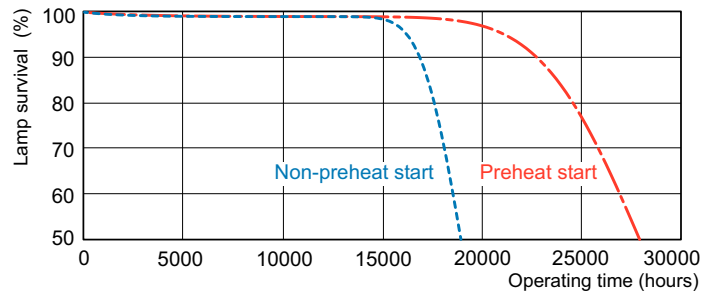

Product data

General Information		Operating and Electrical	
Cap-Base	G5 [G5]	Power Consumption	79.8 W
Features	HO Alto® [High Output Alto]	Lamp Current (Nom)	0.530 A
Flux measurement reference	Sphere		
Light Technical		Controls and Dimming	
Color Code	840 [CCT of 4000K]	Dimmable	Yes
Luminous Flux	6,550 lumen		
Color Designation	Cool White (CW)	Mechanical and Housing	
Chromaticity Coordinate X (Nom)	0.38	Bulb Shape	T5 [16 mm (T5)]
Chromaticity Coordinate Y (Nom)	0.38		
Correlated Color Temperature (Nom)	4000 K	Approval and Application	
Luminous Efficacy (rated) (Nom)	82 lm/W	Mercury (Hg) Content (Nom)	1.2 mg
Color rendering index (CRI)	81	Energy Consumption kWh/1000 h	80 kWh
		EPREL Registration Number	423,571

Material number (12NC)	927929584057
Full product name	MASTER TL5 HO 80W/840 SLV/40
EAN/UPC - Case	8711500868862

Dimensional drawing

Product	D (max)	A (max)	B (max)	B (min)	C (max)
MASTER TL5 HO 80W/840 SLV/40	17 mm	1,449.0 mm	1,456.1 mm	1,453.7 mm	1,463.2 mm

Photometric data

Spectral Power Distribution Colour - MASTER TL5 HO 80W/840 SLV/40

Lifetime

Life Expectancy Diagram - MASTER TL5 HO 80W/840 SLV/40

Life Expectancy Diagram - MASTER TL5 HO 80W/840 SLV/40

MASTER TL5 High Output