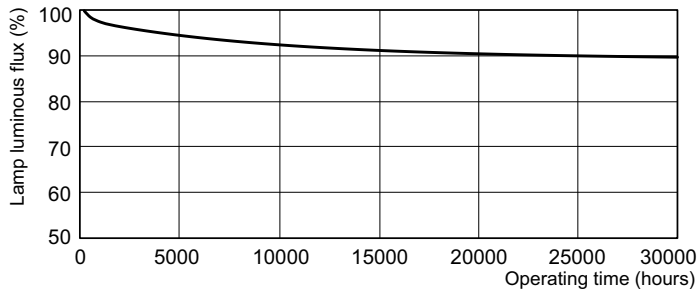

MASTER TL5 High Output

Lifetime

Lumen Maintenance Diagram - MASTER TL5 HO 80W/840 SLV/40