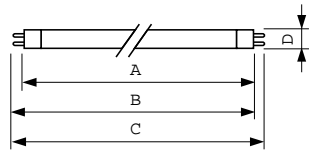

Product data

General Information		Operating and Electrical	
Cap-Base	G5 [G5]	Power Consumption	79.8 W
Features	HO Alto® [High Output Alto]	Lamp Current (Nom)	0.530 A
Flux measurement reference	Sphere		
Light Technical		Controls and Dimming	
Color Code	840 [CCT of 4000K]	Dimmable	Yes
Luminous Flux	6,550 lumen		
Color Designation	Cool White (CW)	Mechanical and Housing	
Chromaticity Coordinate X (Nom)	0.38	Bulb Shape	T5 [16 mm (T5)]
Chromaticity Coordinate Y (Nom)	0.38		
Correlated Color Temperature (Nom)	4000 K	Approval and Application	
Luminous Efficacy (rated) (Nom)	82 lm/W	Mercury (Hg) Content (Nom)	1.2 mg
Color rendering index (CRI)	81	Energy Consumption kWh/1000 h	80 kWh
		EPREL Registration Number	423,571

Material number (12NC)	927929584057
Full product name	MASTER TL5 HO 80W/840 SLV/40
EAN/UPC - Case	8711500868862

Dimensional drawing

Product	D (max)	A (max)	B (max)	B (min)	C (max)
MASTER TL5 HO 80W/840 SLV/40	17 mm	1,449.0 mm	1,456.1 mm	1,453.7 mm	1,463.2 mm