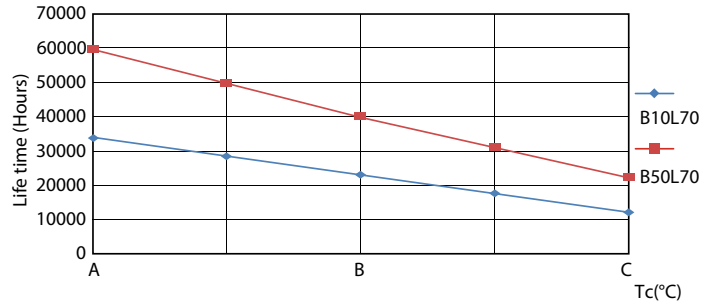

Life Expectancy Diagram - MAS LEDtube HF 1500mm HO 26W 865 T5 OE

MASTER LEDtube InstantFit HF T5

Photometric data

Lifetime