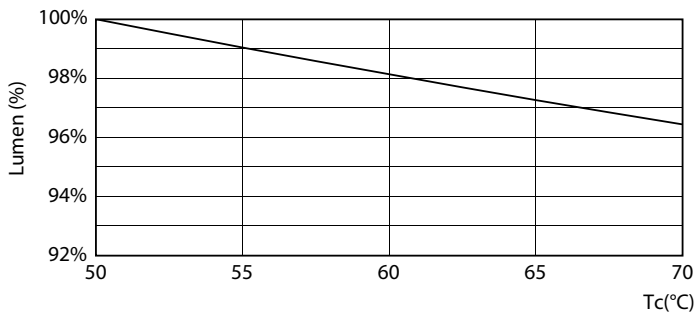

Product data

General Information	
Cap-Base	G5 [G5]
Nominal lifetime	60,000 hour(s)
Switching Cycle	50,000
Lighting Technology	LED
Flux measurement reference	Sphere

Light Technical	
Color Code	865 [CCT of 6500K]
Beam Angle (Nom)	200 degree(s)
Luminous Flux	3,900 lumen
Color Designation	Cool Daylight
Correlated Color Temperature (Nom)	6500 K
Luminous Efficacy (rated) (Nom)	150 lm/W
Color Consistency	<6
Color rendering index (CRI)	80
LLMF At End Of Nominal Lifetime (Nom)	70 %

Bulb Material	Glass
Product Length	1,500 mm
Bulb Shape	Tube, double-ended
Approval and Application	
Energy Saving Product	Yes
Approval Marks	RoHS compliance TUV CE marking KEMA Keur certificate
Energy Consumption kWh/1000 h	26 kWh
EPREL Registration Number	1,384,145
CE mark	Yes
EU RoHS compliant	Yes

Spectral Power Distribution Colour - MAS LEDtube HF 1500mm HO 26W 865 T5 OE

MASTER LEDtube InstantFit HF T5

Photometric data

Lifetime

Life Expectancy Diagram - MAS LEDtube HF 1500mm HO 26W 865 T5 OE

Lumen Maintenance Diagram - MAS LEDtube HF 1500mm HO 26W 865 T5 OE