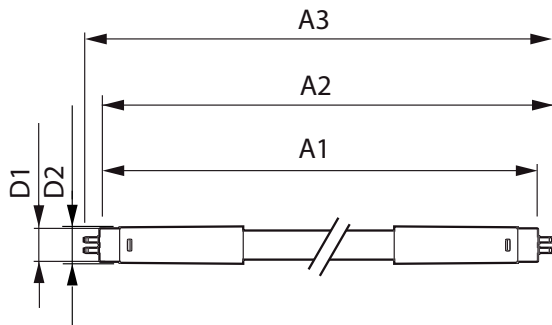

Bulb Material	Glass
Product Length	1,500 mm
Bulb Shape	Tube, double-ended
Approval and Application	
Energy Saving Product	Yes
Approval Marks	RoHS compliance TUV CE marking KEMA Keur certificate
Energy Consumption kWh/1000 h	26 kWh
EPREL Registration Number	1,384,145
CE mark	Yes
EU RoHS compliant	Yes

Dimensional drawing

Product	D1	D2	A1	A2	A3
MAS LEDtube HF 1500mm HO 26W 865 T5 OE	15.5 mm	19 mm	1,449 mm	1,456 mm	1,463 mm

Photometric data

Light Distribution Diagram - MAS LEDtube HF 1500mm HO 26W 865 T5 OE