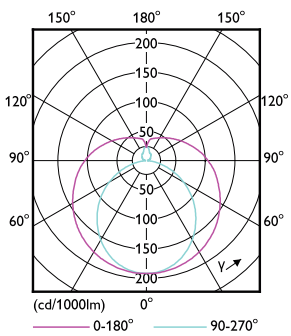

Product data

General Information	
Cap-Base	G5 [G5]
Nominal lifetime	60,000 hour(s)
Switching Cycle	50,000
Lighting Technology	LED
Flux measurement reference	Sphere

Light Technical	
Color Code	865 [CCT of 6500K]
Beam Angle (Nom)	200 degree(s)
Luminous Flux	3,900 lumen
Color Designation	Cool Daylight
Correlated Color Temperature (Nom)	6500 K
Luminous Efficacy (rated) (Nom)	150 lm/W
Color Consistency	<6
Color rendering index (CRI)	80
LLMF At End Of Nominal Lifetime (Nom)	70 %

Bulb Material	Glass
Product Length	1,500 mm
Bulb Shape	Tube, double-ended
Approval and Application	
Energy Saving Product	Yes
Approval Marks	RoHS compliance TUV CE marking KEMA Keur certificate
Energy Consumption kWh/1000 h	26 kWh
EPREL Registration Number	1,384,145
CE mark	Yes
EU RoHS compliant	Yes

Dimensional drawing

Product	D1	D2	A1	A2	A3
MAS LEDtube HF 1500mm HO 26W 865 T5 OE	15.5 mm	19 mm	1,449 mm	1,456 mm	1,463 mm

Photometric data

Light Distribution Diagram - MAS LEDtube HF 1500mm HO 26W 865 T5 OE