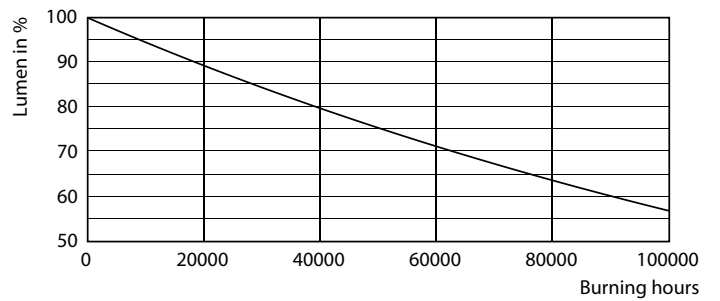

Lumen Maintenance Diagram - MAS LEDtube HF 1500mm HO 26W 865 T5 OE