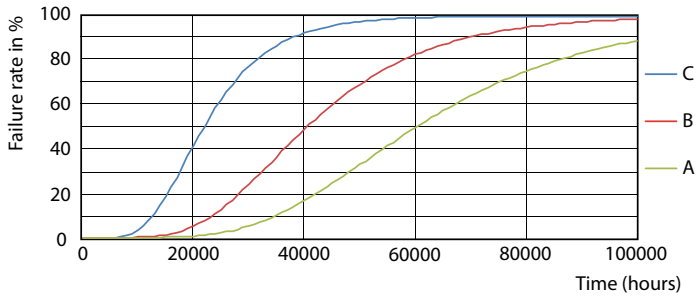

MASTER LEDtube InstantFit HF T5

Photometric data

Lifetime