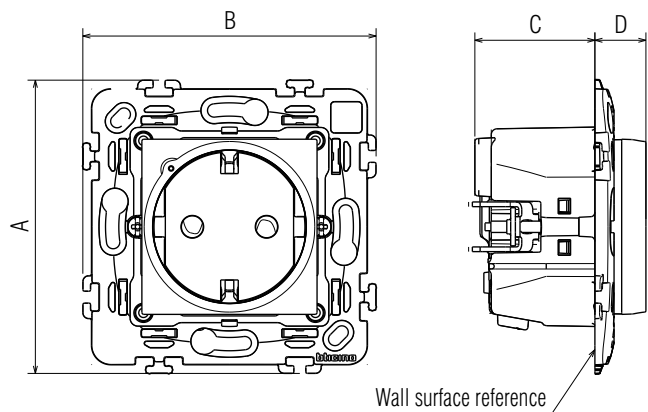

Overall dimensions (mm)

A	B	C	D
75	75	30,7	13

Cleaning

Clean the surface with a cloth.
Do not use acetone, tar-removing cleaning agents or trichloroethylene.

Caution: Always test before using special cleaning products.

The plates must not be painted.

RAEE/WEEE: bticino.com/disposal