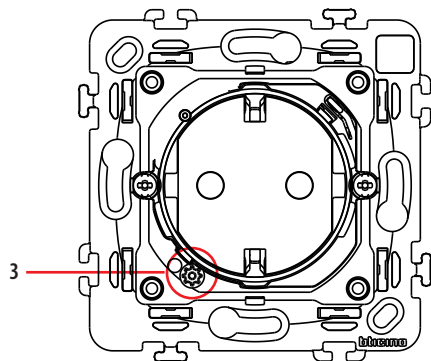

Stripping length: 11 mm

**Technical characteristics****- Mechanical characteristics**

Protection against impacts: IK 04

Protection against solid bodies and/or liquids: IP 41

**- Material characteristics**

**Overall dimensions (mm)**

A	B	C	D
75	75	30,7	13

**Cleaning**

Clean the surface with a cloth.  
 Do not use acetone, tar-removing cleaning agents or trichloroethylene.

**Caution: Always test before using special cleaning products.**

The plates must not be painted.

RAEE/WEEE: [bticino.com/disposal](http://bticino.com/disposal)

**Operation**

Front view

Front view without coverkey

**Legend**

1. 16 A connected socket outlet  
 Extra built-in protection in the event of overloads of more than 16 A
2. LED indicator:
  - useful during installation
  - indicator function can be activated in the Home + Control app
3. RESET button: used to return to factory settings