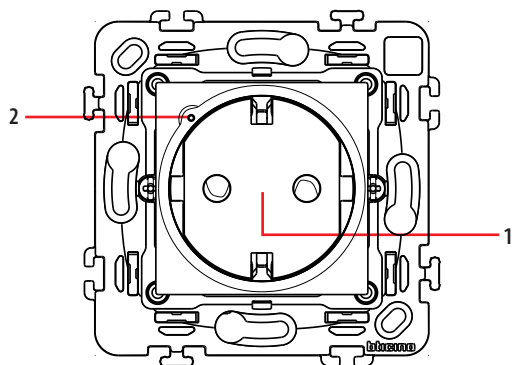

Operation

Front view

Front view without coverkey