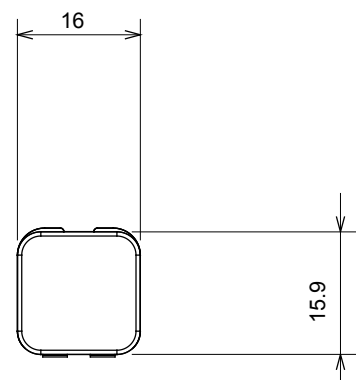

Product Data Sheet

GW10550

CHORUSMART - Domestic range

Wide range of control devices, sockets for power supply (conforming to national and international standards) signal pick-up, climate control, comfort management, technical alarm signalling and emergency lighting management. The ChoruSmart modular devices are available in five colours, glossy white, satin white, natural beige, satin black and lacquered titanium and in various sizes from 1/2, 1, 2 and 3 modules. Thanks to the mounting supports for rectangular, square and round boxes, endless combinations can be created with the ChoruSmart range of plates.

Category	Interchangeable diffuser	Type	Interchangeable
Colour	Amber	Description	Diffusers
Standard	EN 60669-1	Thermo-pressure with ball	125 °C
Glow Wire Test	850 °C	Symbol	Amber
Material	Technopolymer	Electrocod	0130

DIMENSIONAL

TECHNICAL SYMBOLOGY

STANDARDS/APPROVALS