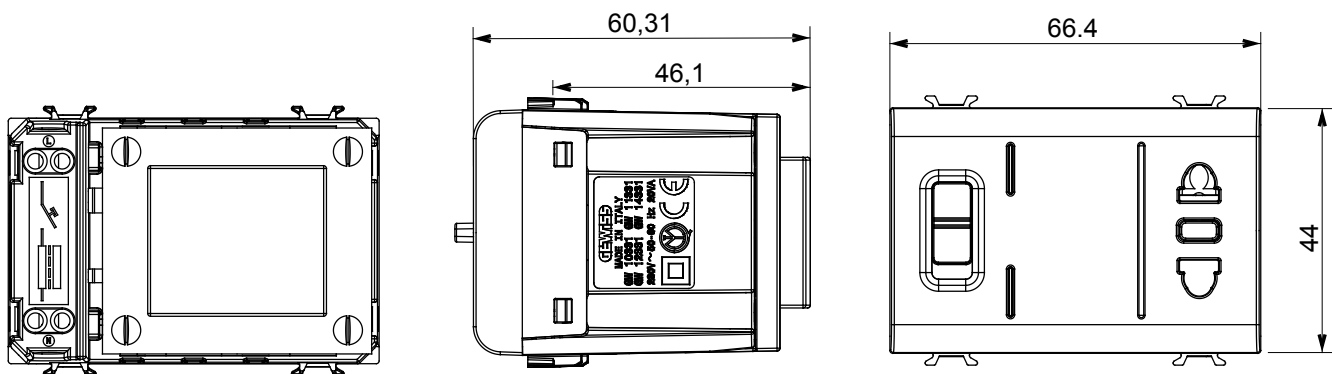

## GW12331

CHORUSMART - Domestic range

Wide range of control devices, sockets for power supply (conforming to national and international standards) signal pick-up, climate control, comfort management, technical alarm signalling and emergency lighting management. The ChoruSmart modular devices are available in five colours, glossy white, satin white, natural beige, satin black and lacquered titanium and in various sizes from 1/2, 1, 2 and 3 modules. Thanks to the mounting supports for rectangular, square and round boxes, endless combinations can be created with the ChoruSmart range of plates.

Category	Shaver socket-outlet	Description	With isolation transformer
Colour	Satin black	Standard	Euro-American
For plug pins	Ø 4 / 5 - 6.3x1.5 mm	Wiring terminals	With screw
Socket-out type	P11-USA	Standard	IEC 60884-1; EN 61558-2-5
Selectable output voltage	120-230V ac	Resistance at test voltage	2000 V at 50 Hz for 1 minute
Maximum power	20 VA	Insulation resistance	> 5 MOhm
Supply voltage	230 V ac - 50/60 Hz	Thermo-pressure with ball	125 °C
Glow Wire Test	850 °C	Terminal grip on cable traction	> 50 N
Terminal tightening capacity stranded cables (mm <sup>2</sup> )	min. 0,75 - max. 2x4	Terminal tightening capacity solid cables (mm <sup>2</sup> )	min. 0,5 - max. 2x2,5
No. modules	3	Electrocod	0131
Material	Technopolymer		

### DIMENSIONAL