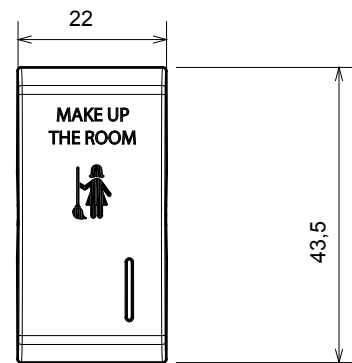

Product Data Sheet

GW12732

CHORUSMART - Domestic range

Wide range of control devices, sockets for power supply (conforming to national and international standards) signal pick-up, climate control, comfort management, technical alarm signalling and emergency lighting management. The ChoruSmart modular devices are available in five colours, glossy white, satin white, natural beige, satin black and lacquered titanium and in various sizes from 1/2, 1, 2 and 3 modules. Thanks to the mounting supports for rectangular, square and round boxes, endless combinations can be created with the ChoruSmart range of plates.

Category	Replaceable button key	Button key	With diffuser
Symbol	MUR	Colour	Satin black
Standard	EN 60669-1	Thermo-pressure with ball	125 °C
Glow Wire Test	850 °C	No. modules	1
Electrocod	140		

DIMENSIONAL