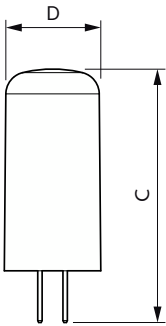

Power Consumption	2.1 W
Lamp Current (Nom)	190 mA
Wattage Equivalent	20 W
Starting Time (Nom)	0.5 s
Warm-up time to 60% light	0.5 s
Power Factor (Fraction)	0.9
Voltage (Nom)	ac electronic 12 V
Temperature	
T-Case Maximum (Nom)	64 °C
Controls and Dimming	
Dimmable	Only with specific dimmers
Mechanical and Housing	
Bulb Finish	Frosted
Bulb Material	Plastic
Bulb Shape	Capsule
Net Weight (Piece)	0.006 kg

## Dimensional drawing

Product	D	C
CorePro LEDcapsuleLV 2.1-20W G4 827 D	15 mm	40 mm