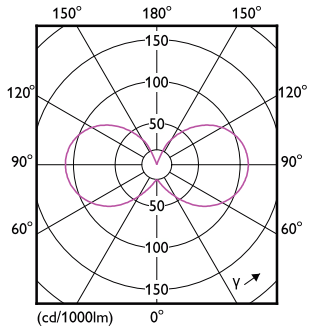

CorePro LEDcapsule LV

Photometric data

Light Distribution Diagram - CorePro LEDcapsuleLV 2.1-20W G4 827 D