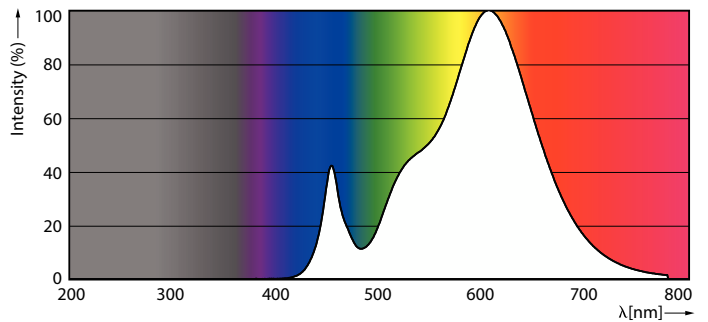

General uniform lighting - CorePro LEDcapsuleLV 2.1-20W G4 827 D

Spectral Power Distribution Colour - CorePro LEDcapsuleLV 2.1-20W G4 827 D