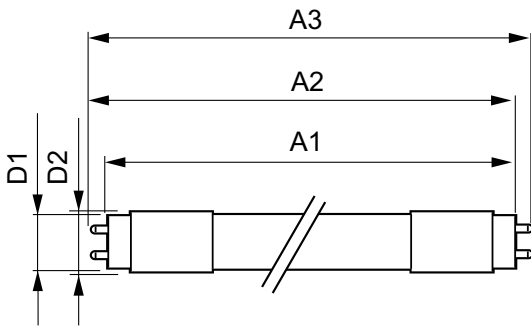

Warnings and Safety

- NOTE: The overall energy efficiency and light distribution of any installation that uses these lamps will be determined by the design of the installation.

Product data

General Information	
Cap-Base	G13 ROT (Rotating) [Medium Bi-Pin Fluorescent]
Nominal lifetime	75,000 hour(s)
Switching Cycle	200,000
Lighting Technology	LED
Flux measurement reference	Sphere
Light Technical	
Color Code	830 [CCT of 3000K]
Beam Angle (Nom)	160 degree(s)
Luminous Flux	2,300 lumen
Color Designation	White (WH)
Correlated Color Temperature (Nom)	3000 K

MASTER LEDtube EM/Mains T8

Temperature	
Ambient temperature range	-20 °C to 45 °C
T-Case Maximum (Nom)	55 °C
Controls and Dimming	
Dimmable	No
Mechanical and Housing	
Bulb Finish	Frosted
Bulb Material	Plastic
Product Length	1,200 mm
Bulb Shape	Tube, double-ended
Approval and Application	
Energy Saving Product	Yes
Approval Marks	RoHS compliance TUV CE marking KEMA Keur certificate

Dimensional drawing

Product	D1	D2	A1	A2	A3
MAS LEDtube 1200mm UO 14.7W 830 T8	25.8 mm	28 mm	1,198.2 mm	1,205.3 mm	1,212.4 mm

Photometric data

Light Distribution Diagram - MAS LEDtube 1200mm UO 14.7W 830 T8