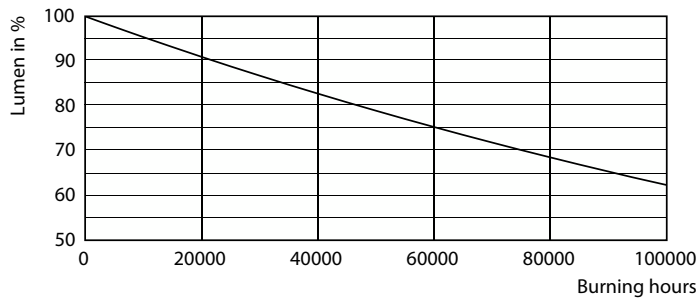

Warnings and Safety

- NOTE: The overall energy efficiency and light distribution of any installation that uses these lamps will be determined by the design of the installation.

Product data

General Information	
Cap-Base	G13 ROT (Rotating) [Medium Bi-Pin Fluorescent]
Nominal lifetime	75,000 hour(s)
Switching Cycle	200,000
Lighting Technology	LED
Flux measurement reference	Sphere
Light Technical	
Color Code	830 [CCT of 3000K]
Beam Angle (Nom)	160 degree(s)
Luminous Flux	2,300 lumen
Color Designation	White (WH)
Correlated Color Temperature (Nom)	3000 K

Spectral Power Distribution Colour - MAS LEDtube 1200mm UO 14.7W 830 T8

MASTER LEDtube EM/Mains T8

Photometric data

© 2023 Philips Lighting B.V. Page 11

Lifetime

Lumen Maintenance Diagram - MAS LEDtube 1200mm UO 14.7W 830 T8