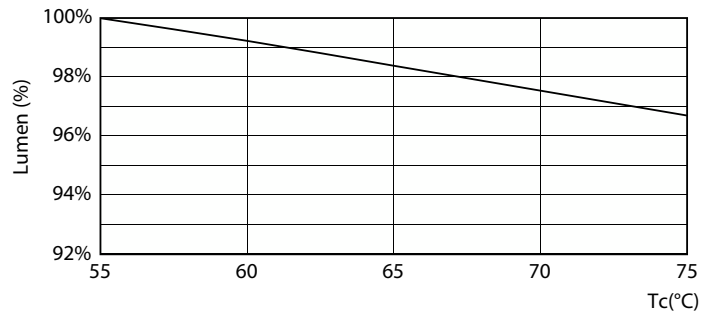

Warnings and Safety

- NOTE: The overall energy efficiency and light distribution of any installation that uses these lamps will be determined by the design of the installation.

Product data

General Information	
Cap-Base	G13 ROT (Rotating) [Medium Bi-Pin Fluorescent]
Nominal lifetime	75,000 hour(s)
Switching Cycle	200,000
Lighting Technology	LED
Flux measurement reference	Sphere
Light Technical	
Color Code	830 [CCT of 3000K]
Beam Angle (Nom)	160 degree(s)
Luminous Flux	2,300 lumen
Color Designation	White (WH)
Correlated Color Temperature (Nom)	3000 K

Spectral Power Distribution Colour - MAS LEDtube 1200mm UO 14.7W 830 T8

MASTER LEDtube EM/Mains T8

Photometric data

© 2023 Philips Lighting B.V. Page 11

Lifetime

Lumen Maintenance Diagram - MAS LEDtube 1200mm UO 14.7W 830 T8