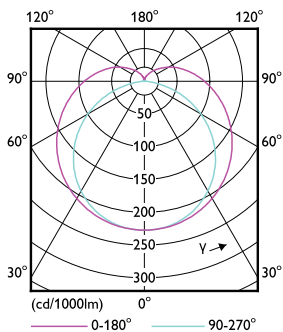

Warnings and Safety

- NOTE: The overall energy efficiency and light distribution of any installation that uses these lamps will be determined by the design of the installation.

Product data

General Information	
Cap-Base	G13 ROT (Rotating) [Medium Bi-Pin Fluorescent]
Nominal lifetime	75,000 hour(s)
Switching Cycle	200,000
Lighting Technology	LED
Flux measurement reference	Sphere
Light Technical	
Color Code	830 [CCT of 3000K]
Beam Angle (Nom)	160 degree(s)
Luminous Flux	2,300 lumen
Color Designation	White (WH)
Correlated Color Temperature (Nom)	3000 K

Luminous Efficacy (rated) (Nom)	156 lm/W
Color Consistency	<6
Color rendering index (CRI)	80
LLMF At End Of Nominal Lifetime (Nom)	70 %
Operating and Electrical	
Line Frequency	50 to 60 Hz
Input Frequency	50 to 60 Hz
Power Consumption	14.7 W
Starting Time (Nom)	0.5 s
Warm-up time to 60% light	0.5 s
Power Factor (Fraction)	0.9
Voltage (Nom)	220-240 V

MASTER LEDtube EM/Mains T8

Temperature	
Ambient temperature range	-20 °C to 45 °C
T-Case Maximum (Nom)	55 °C
Controls and Dimming	
Dimmable	No
Mechanical and Housing	
Bulb Finish	Frosted
Bulb Material	Plastic
Product Length	1,200 mm
Bulb Shape	Tube, double-ended
Approval and Application	
Energy Saving Product	Yes
Approval Marks	RoHS compliance TUV CE marking KEMA Keur certificate

Dimensional drawing

Product	D1	D2	A1	A2	A3
MAS LEDtube 1200mm UO 14.7W 830 T8	25.8 mm	28 mm	1,198.2 mm	1,205.3 mm	1,212.4 mm

Photometric data

Light Distribution Diagram - MAS LEDtube 1200mm UO 14.7W 830 T8