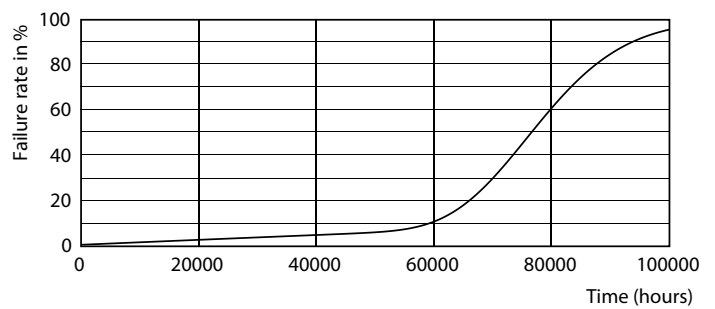

Life Expectancy Diagram - MAS LEDtube 1200mm UO 14.7W 830 T8

Life Expectancy Diagram - MAS LEDtube 1200mm UO 14.7W 830 T8