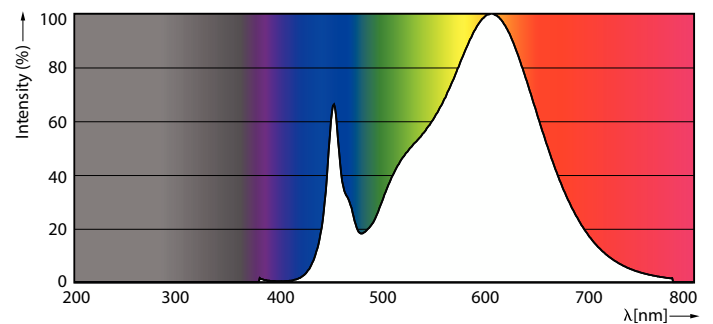

Warnings and Safety

- NOTE: The overall energy efficiency and light distribution of any installation that uses these lamps will be determined by the design of the installation.

Product data

General Information	
Cap-Base	G13 ROT (Rotating) [Medium Bi-Pin Fluorescent]
Nominal lifetime	75,000 hour(s)
Switching Cycle	200,000
Lighting Technology	LED
Flux measurement reference	Sphere
Light Technical	
Color Code	830 [CCT of 3000K]
Beam Angle (Nom)	160 degree(s)
Luminous Flux	2,300 lumen
Color Designation	White (WH)
Correlated Color Temperature (Nom)	3000 K

Luminous Efficacy (rated) (Nom)	156 lm/W
Color Consistency	<6
Color rendering index (CRI)	80
LLMF At End Of Nominal Lifetime (Nom)	70 %
Operating and Electrical	
Line Frequency	50 to 60 Hz
Input Frequency	50 to 60 Hz
Power Consumption	14.7 W
Starting Time (Nom)	0.5 s
Warm-up time to 60% light	0.5 s
Power Factor (Fraction)	0.9
Voltage (Nom)	220-240 V

Dimensional drawing

Product	D1	D2	A1	A2	A3
MAS LEDtube 1200mm UO 14.7W 830 T8	25.8 mm	28 mm	1,198.2 mm	1,205.3 mm	1,212.4 mm

Photometric data

Light Distribution Diagram - MAS LEDtube 1200mm UO 14.7W 830 T8