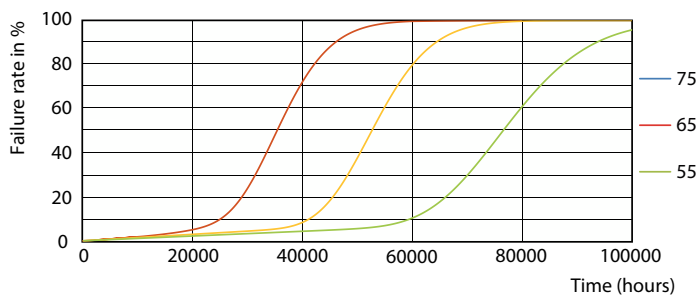

Lumen Maintenance Diagram - MAS LEDtube 1200mm UO 14.7W 830 T8

Life Expectancy Diagram - MAS LEDtube 1200mm UO 14.7W 830 T8