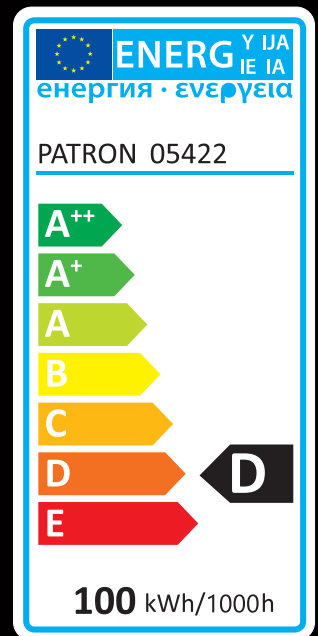

## REFLECTOR BULB

05422

Scan me

[www.patronbulbs.com](http://www.patronbulbs.com)

Manufactured in PRC

 Strada Ștefan cel Mare 2/20,  
Strășeni, Moldova

 Strada Alexandru Ghica 148,  
Alexandria, Romania

[www.patronbulbs.com](http://www.patronbulbs.com)