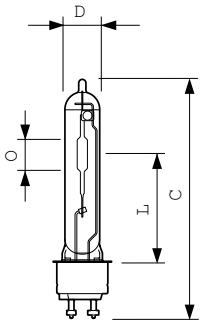

## Mechanical and Housing

Bulb Finish	Clear
Bulb Shape	T19 [T 19mm]

## Dimensional drawing

Product	D (max)	D	O	L	C (max)
MST CosmoWh CPO-TW Xtra 90W/728 PGZ12	20 mm	19 mm	18 mm	66 mm	143 mm