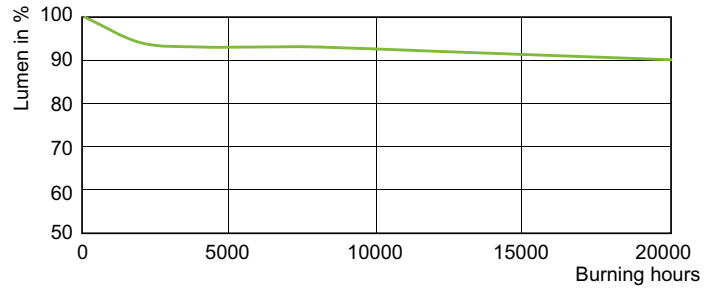

MASTER CosmoWhite CPO-TW & CPO-TW Xtra

Lifetime

Life Expectancy Diagram - MST CosmoWh CPO-TW Xtra 90W/728 PGZ12

Lumen Maintenance Diagram - MST CosmoWh CPO-TW Xtra 90W/728 PGZ12