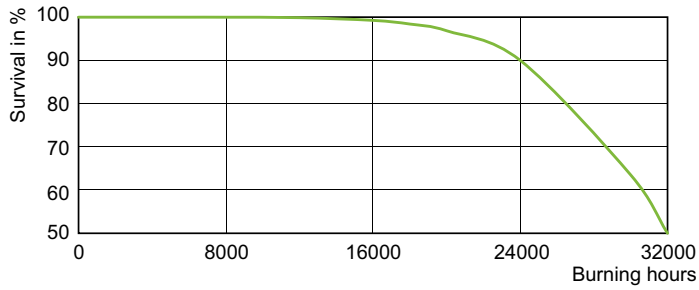

MASTER CosmoWhite CPO-TW & CPO-TW Xtra

Lifetime

Life Expectancy Diagram - MST CosmoWh CPO-TW Xtra 90W/728 PGZ12

Lumen Maintenance Diagram - MST CosmoWh CPO-TW Xtra 90W/728 PGZ12