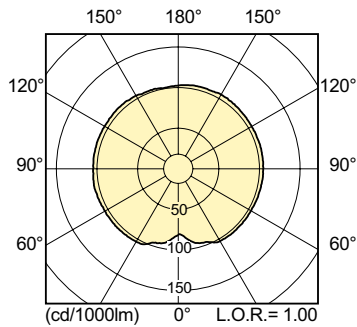

Photometric data

Light Distribution Diagram - MST CosmoWh CPO-TW Xtra 90W/728 PGZ12