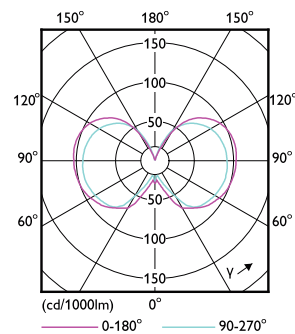

Spectral Power Distribution Colour - LED classic 60W G93 E27 WW FR ND RFSRT4

Light Distribution Diagram - LED classic 60W G93 E27 WW FR ND RFSRT4