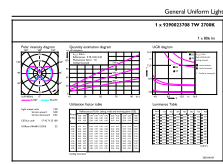

Photometric data