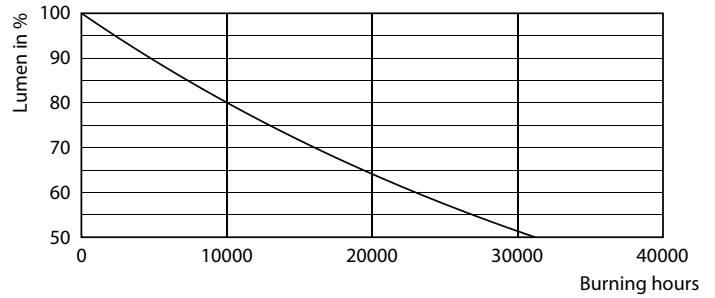

Product data

General Information		Photobiological safety according to EN 62471	
Cap-Base	G4	RG0	
Nominal lifetime	15,000 hour(s)	Operating and Electrical	
Switching Cycle	50,000	Input Frequency	- Hz
Lighting Technology	LED	Power Consumption	1.7 W
Flux measurement reference	Sphere	Lamp Current (Nom)	235 mA
Light Technical		Wattage Equivalent	20 W
Color Code	827 [CCT of 2700K]	Starting Time (Nom)	0.5 s
Luminous Flux	200 lm	Warm-up time to 60% light	0.5 s
Luminous Efficacy (rated) (Nom)	117 lm/W	Power Factor (Fraction)	0.5
Color Designation	Warm White (WW)	Voltage (Nom)	ac electronic 12 V
Correlated Color Temperature (Nom)	2700 K	Temperature	
Color Consistency	<6	Ambient temperature range	-20 to +45 °C
Color rendering index (CRI)	80	T-Case Maximum (Nom)	60 °C
LLMF At End Of Nominal Lifetime (Nom)	70 %	Controls and Dimming	
Flickering value (PstLM) - Flickering value as per EN 61000-3-3	1	Dimmable	No
Stroboscopic effect visibility measure (SVM)	0.4		

CorePro LEDcapsule LV

Photometric data

Spectral Power Distribution Colour - CorePro LEDcapsuleLV 1.7-20W
G4micro 827

Lifetime

Life Expectancy Diagram

Lumen Maintenance Diagram - CorePro LEDcapsuleLV 1.7-20W G4micro 827