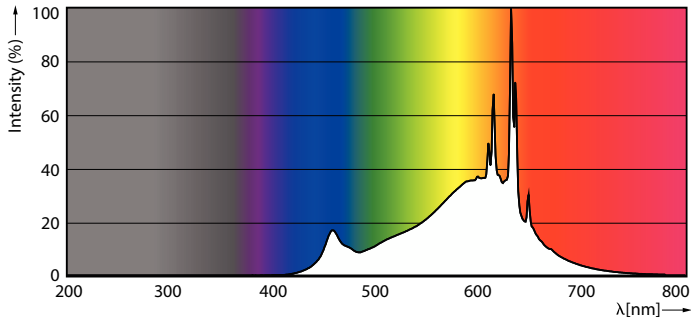

CorePro LEDcapsule LV

Photometric data

Spectral Power Distribution Colour - CorePro LEDcapsuleLV 1.7-20W
G4micro 827