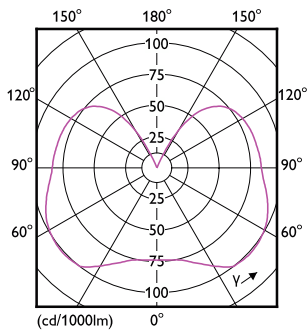

Product data

General Information		Photobiological safety according to EN 62471	
Cap-Base	G4	RG0	
Nominal lifetime	15,000 hour(s)	Operating and Electrical	
Switching Cycle	50,000	Input Frequency	- Hz
Lighting Technology	LED	Power Consumption	1.7 W
Flux measurement reference	Sphere	Lamp Current (Nom)	235 mA
Light Technical		Wattage Equivalent	20 W
Color Code	827 [CCT of 2700K]	Starting Time (Nom)	0.5 s
Luminous Flux	200 lm	Warm-up time to 60% light	0.5 s
Luminous Efficacy (rated) (Nom)	117 lm/W	Power Factor (Fraction)	0.5
Color Designation	Warm White (WW)	Voltage (Nom)	ac electronic 12 V
Correlated Color Temperature (Nom)	2700 K	Temperature	
Color Consistency	<6	Ambient temperature range	-20 to +45 °C
Color rendering index (CRI)	80	T-Case Maximum (Nom)	60 °C
LLMF At End Of Nominal Lifetime (Nom)	70 %	Controls and Dimming	
Flickering value (PstLM) - Flickering value as per EN 61000-3-3	1	Dimmable	No
Stroboscopic effect visibility measure (SVM)	0.4		

Dimensional drawing

Product	D	C
CorePro LEDcapsuleLV 1.7-20W G4micro 827	9.5 mm	37.5 mm

Photometric data

Light Distribution Diagram - CorePro LEDcapsuleLV 1.7-20W G4micro 827

General uniform lighting - CorePro LEDcapsuleLV 1.7-20W G4micro 827