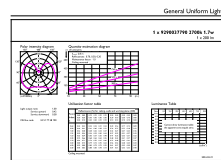

Application Conditions

can it be used in closed luminaires	No
-------------------------------------	----

Product Data

Order product name	CorePro LEDcapsuleLV 1.7-20W G4micro 827
Full product name	CorePro LEDcapsuleLV 1.7-20W G4micro 827
Full product code	872016930047700
Order code	929003779002
Material Nr. (12NC)	929003779002
Numerator - Quantity Per Pack	1
Net Weight (Piece)	0.002 kg
EAN/UPC - Product/Case	8720169300477
Numerator - Packs per outer box	12
EAN/UPC - Case	8720169300484

Dimensional drawing

Product	D	C
CorePro LEDcapsuleLV 1.7-20W G4micro 827	9.5 mm	37.5 mm

Photometric data

Light Distribution Diagram - CorePro LEDcapsuleLV 1.7-20W G4micro 827

General uniform lighting - CorePro LEDcapsuleLV 1.7-20W G4micro 827