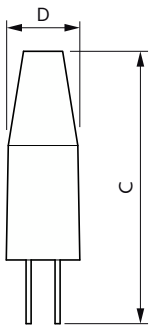

Product data

General Information		Photobiological safety according to EN 62471	
Cap-Base	G4	RG0	
Nominal lifetime	15,000 hour(s)	Operating and Electrical	
Switching Cycle	50,000	Input Frequency	- Hz
Lighting Technology	LED	Power Consumption	1.7 W
Flux measurement reference	Sphere	Lamp Current (Nom)	235 mA
Light Technical		Wattage Equivalent	20 W
Color Code	827 [CCT of 2700K]	Starting Time (Nom)	0.5 s
Luminous Flux	200 lm	Warm-up time to 60% light	0.5 s
Luminous Efficacy (rated) (Nom)	117 lm/W	Power Factor (Fraction)	0.5
Color Designation	Warm White (WW)	Voltage (Nom)	ac electronic 12 V
Correlated Color Temperature (Nom)	2700 K	Temperature	
Color Consistency	<6	Ambient temperature range	-20 to +45 °C
Color rendering index (CRI)	80	T-Case Maximum (Nom)	60 °C
LLMF At End Of Nominal Lifetime (Nom)	70 %	Controls and Dimming	
Flickering value (PstLM) - Flickering value as per EN 61000-3-3	1	Dimmable	No
Stroboscopic effect visibility measure (SVM)	0.4		

Application Conditions

can it be used in closed luminaires	No
-------------------------------------	----

Product Data

Order product name	CorePro LEDcapsuleLV 1.7-20W G4micro 827
Full product name	CorePro LEDcapsuleLV 1.7-20W G4micro 827
Full product code	872016930047700
Order code	929003779002
Material Nr. (12NC)	929003779002
Numerator - Quantity Per Pack	1
Net Weight (Piece)	0.002 kg
EAN/UPC - Product/Case	8720169300477
Numerator - Packs per outer box	12
EAN/UPC - Case	8720169300484

Dimensional drawing

Product	D	C
CorePro LEDcapsuleLV 1.7-20W G4micro 827	9.5 mm	37.5 mm

Photometric data

Light Distribution Diagram - CorePro LEDcapsuleLV 1.7-20W G4micro 827

General uniform lighting - CorePro LEDcapsuleLV 1.7-20W G4micro 827