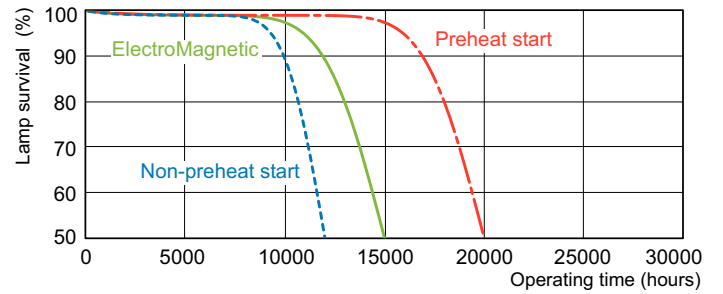

Life Expectancy Diagram - MASTER TL-D 90 Graphica 18W/952 SLV/10

Life Expectancy Diagram - MASTER TL-D 90 Graphica 18W/952 SLV/10