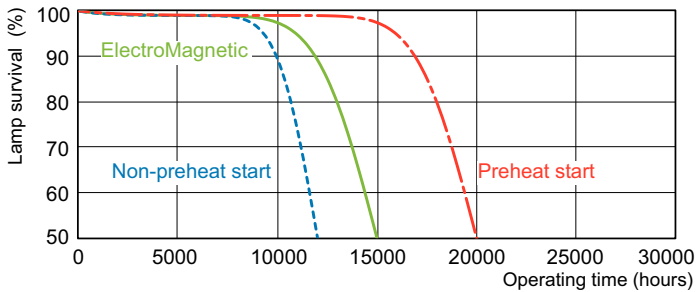

Lifetime

Life Expectancy Diagram - MASTER TL-D Super 80 58W/840 1SL/25

Life Expectancy Diagram - MASTER TL-D Super 80 58W/840 1SL/25