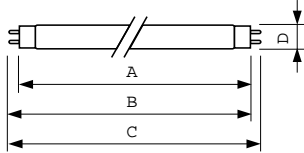

Product data

General Information		Lamp Current (Nom)		0.670 A	
Cap-Base	G13 [Medium Bi-Pin Fluorescent]				
Flux measurement reference	Sphere				
Light Technical		Controls and Dimming			
Color Code	840 [CCT of 4000K]	Dimmable	Yes		
Luminous Flux	5,240 lumen	Mechanical and Housing			
Color Designation	Cool White (CW)	Bulb Shape	T8 [26 mm (T8)]		
Chromaticity Coordinate X (Nom)	0.38	Approval and Application			
Chromaticity Coordinate Y (Nom)	0.38	Mercury (Hg) Content (Nom)	1.7 mg		
Correlated Color Temperature (Nom)	4000 K	Energy Consumption kWh/1000 h	60 kWh		
Luminous Efficacy (rated) (Nom)	90 lm/W	EPREL Registration Number	423,398		
Color rendering index (CRI)	80	Product Data			
Operating and Electrical		Full product code	871150063219740		
Power Consumption	59.4 W	Order product name	MASTER TL-D Super 80 58W/840 1SL/25		
		Order code	927922084023		

Dimensional drawing

Product	D (max)	A (max)	B (max)	B (min)	C (max)
MASTER TL-D Super 80 58W/840 1SL/25	28 mm	1,500.0 mm	1,507.1 mm	1,504.7 mm	1,514.2 mm

Photometric data

Spectral Power Distribution Colour - MASTER TL-D Super 80 58W/840 1SL/25