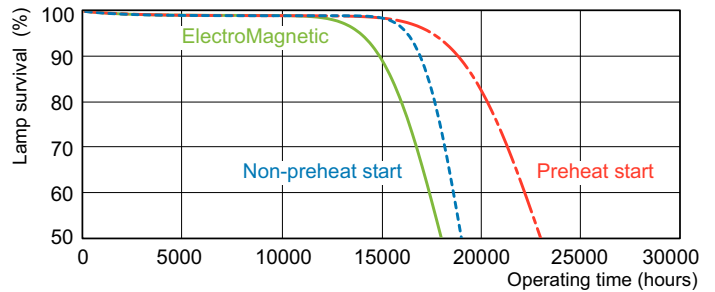

Lifetime

Life Expectancy Diagram - MASTER TL-D Super 80 58W/840 1SL/25

Life Expectancy Diagram - MASTER TL-D Super 80 58W/840 1SL/25