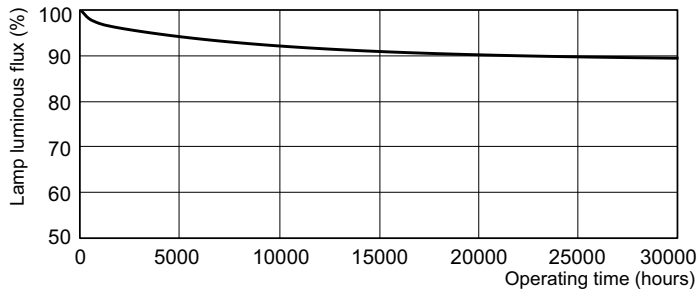

Product data

General Information		Lamp Current (Nom)		0.670 A	
Cap-Base	G13 [Medium Bi-Pin Fluorescent]				
Flux measurement reference	Sphere				
Light Technical		Controls and Dimming			
Color Code	840 [CCT of 4000K]	Dimmable	Yes		
Luminous Flux	5,240 lumen	Mechanical and Housing			
Color Designation	Cool White (CW)	Bulb Shape	T8 [26 mm (T8)]		
Chromaticity Coordinate X (Nom)	0.38	Approval and Application			
Chromaticity Coordinate Y (Nom)	0.38	Mercury (Hg) Content (Nom)	1.7 mg		
Correlated Color Temperature (Nom)	4000 K	Energy Consumption kWh/1000 h	60 kWh		
Luminous Efficacy (rated) (Nom)	90 lm/W	EPREL Registration Number	423,398		
Color rendering index (CRI)	80	Product Data			
Operating and Electrical		Full product code	871150063219740		
Power Consumption	59.4 W	Order product name	MASTER TL-D Super 80 58W/840 1SL/25		
		Order code	927922084023		

Dimensional drawing

Product	D (max)	A (max)	B (max)	B (min)	C (max)
MASTER TL-D Super 80 58W/840 1SL/25	28 mm	1,500.0 mm	1,507.1 mm	1,504.7 mm	1,514.2 mm

Photometric data

Spectral Power Distribution Colour - MASTER TL-D Super 80 58W/840 1SL/25

Lifetime

Life Expectancy Diagram - MASTER TL-D Super 80 58W/840 1SL/25

Life Expectancy Diagram - MASTER TL-D Super 80 58W/840 1SL/25

MASTER TL-D Super 80

Lifetime

Lumen Maintenance Diagram - MASTER TL-D Super 80 58W/840 1SL/25