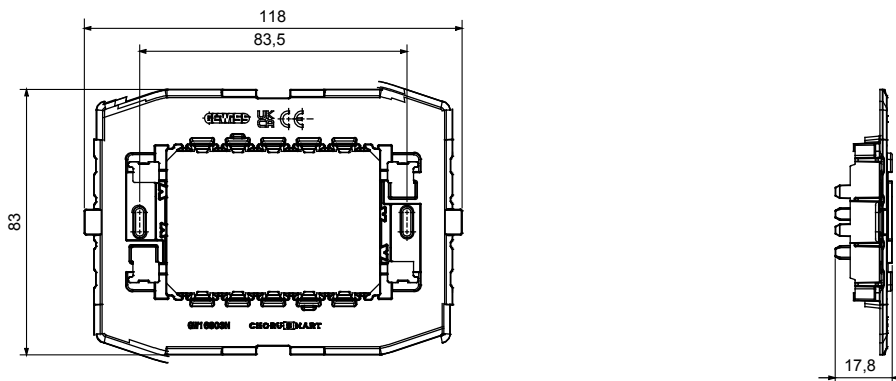

## GW16803N

Connected SMART HOME

Description	3 modules	Characteristics	Halogen free
Fixing	2 screws (included)	For box	3 modules
Glow wire test	650 °C	Thermo-pressure with ball	70 °C
Standard	EN 60669-1	Compatibility	For EGO SMART Plate (also compatible with EGO and other ChoruSmart plates)
Electrocod	0121		

### DIMENSIONAL

### TECHNICAL SYMBOLOGY

**GWT**

650 °C

70 °C