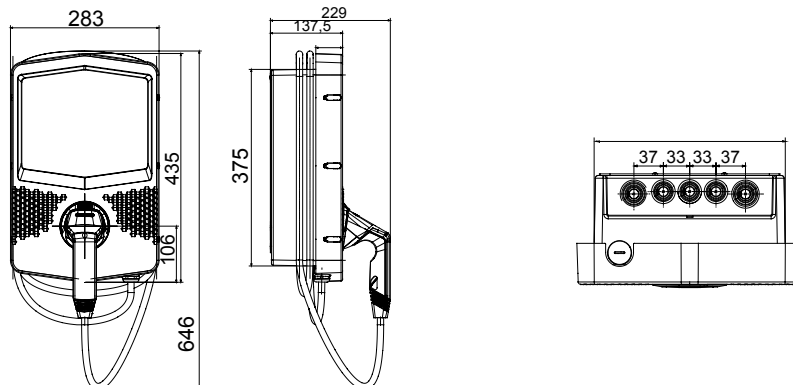

Product Data Sheet

GWJ3014L

JOINON range

The I-CON wall boxes are the JOINON solution designed and studied for integration into private and semi-public contexts in accordance with the international standard IEC 61851-1 ed. 3. They feature an elegant and compact design, a special "one-hand recharge" function, a vandal-proof socket as an alternative to the cable and holder connector integrated in the station, an IP55 protection rating together with an IK10 impact rating, smart load management, back-lighting and various installation options: wall-mounting, flush-mounting or floor-mounting.

| | | | |
|--------------------------------------|------------------------|-------------------------------|---|
| INPUT | | - Socket/Connector Nr. (Type) | 1 (Type 2 connector with 5 mt. cable) |
| Terminal blocks | 5 x 10 mm ² | Charging activation | Remotely managed, via OCPP 1.6J |
| Rated current | 32 A | Human Interface | RGB Led |
| Total power | 22 Kilowatt | Connectivity | LAN |
| OUTPUT | | - MECHANICAL FACTS | - |
| Rated voltage | 400 V | Mounting and installation | Wall mounting (floor mounting with support) |
| Current supplied (max) | 32 A | Colour | Dark grey |
| Maximum current | 22 Kilowatt | Material | Thermoplastic (Post-industrial origin) |
| Thermal-magnetic protection | Currently not present | External treatments | No |
| Type of residual current protection | Currently not present | IP degree | IP55 |
| Power meter | YES (MID) | Mechanical resistance | IK10 |
| DC Leakage check | Yes | Operating temperature | -25 +50 °C |
| (Auto)restart electrical protections | Currently not present | Customizations | Yes (front) |

DIMENSIONAL

10

TECHNICAL SYMBOLOGY

IP **IK**

IP55

IK10

STANDARDS/APPROVALS

GEWISS S.p.A. Via A. Volta, 1
24069 Cenate Sotto - Bergamo - Italy
tel. +39 035 94 61 11 fax +39 035 94 69 09