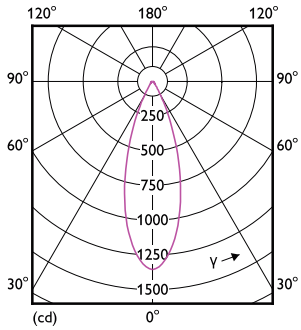

Product data

General Information		Luminous Flux in 90° Cone (Rated)	
Cap-Base	GU5.3 [GU5.3]		500 lumen
Nominal lifetime	40,000 hour(s)	Operating and Electrical	
Switching Cycle	50,000	Line Frequency	- Hz
Lighting Technology	LED	Input Frequency	- Hz
Flux measurement reference	Narrow Cone	Power Consumption	7.5 W
Light Technical		Lamp Current (Nom)	720 mA
Color Code	930 [CCT of 3000K]	Wattage Equivalent	43 W
Beam Angle (Nom)	36 degree(s)	Starting Time (Nom)	0.5 s
Luminous Flux	500 lumen	Warm-up time to 60% light	0.5 s
Luminous Intensity (Nom)	1,550 cd	Power Factor (Fraction)	0.7
Color Designation	White (WH)	Voltage (Nom)	ac electronic 12 V
Correlated Color Temperature (Nom)	3000 K	Temperature	
Luminous Efficacy (rated) (Nom)	66 lm/W	T-Case Maximum (Nom)	93 °C
Color Consistency	<3		
Color rendering index (CRI)	92		
LLMF At End Of Nominal Lifetime (Nom)	70 %		

Dimensional drawing

Product	D	C
MAS LED ExpertColor 7.5-43W MR16 930 36D	50.5 mm	46 mm

Photometric data

Spectral Power Distribution Colour - MAS LED ExpertColor 7.5-43W MR16 930 36D

MASTER LEDspot ExpertColor LV

Photometric data

Light Distribution Diagram - MAS LED ExpertColor 7.5-43W MR16 930 36D

Lifetime

Life Expectancy Diagram - MAS LED ExpertColor 7.5-43W MR16 930 36D

Lumen Maintenance Diagram - MAS LED ExpertColor 7.5-43W MR16 930 36D