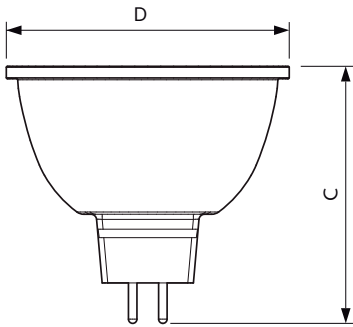

Product data

General Information		Luminous Flux in 90° Cone (Rated)	
Cap-Base	GU5.3 [GU5.3]		500 lumen
Nominal lifetime	40,000 hour(s)	Operating and Electrical	
Switching Cycle	50,000	Line Frequency	- Hz
Lighting Technology	LED	Input Frequency	- Hz
Flux measurement reference	Narrow Cone	Power Consumption	7.5 W
Light Technical		Lamp Current (Nom)	720 mA
Color Code	930 [CCT of 3000K]	Wattage Equivalent	43 W
Beam Angle (Nom)	36 degree(s)	Starting Time (Nom)	0.5 s
Luminous Flux	500 lumen	Warm-up time to 60% light	0.5 s
Luminous Intensity (Nom)	1,550 cd	Power Factor (Fraction)	0.7
Color Designation	White (WH)	Voltage (Nom)	ac electronic 12 V
Correlated Color Temperature (Nom)	3000 K	Temperature	
Luminous Efficacy (rated) (Nom)	66 lm/W	T-Case Maximum (Nom)	93 °C
Color Consistency	<3		
Color rendering index (CRI)	92		
LLMF At End Of Nominal Lifetime (Nom)	70 %		

MASTER LEDspot ExpertColor LV

Controls and Dimming

Dimmable	Only with specific dimmers
----------	----------------------------

Mechanical and Housing

Bulb Shape	MR16 [2inch/50mm]
------------	-------------------

Dimensional drawing

Product	D	C
MAS LED ExpertColor 7.5-43W MR16 930 36D	50.5 mm	46 mm

Photometric data

Spectral Power Distribution Colour - MAS LED ExpertColor 7.5-43W MR16 930 36D

MASTER LEDspot ExpertColor LV