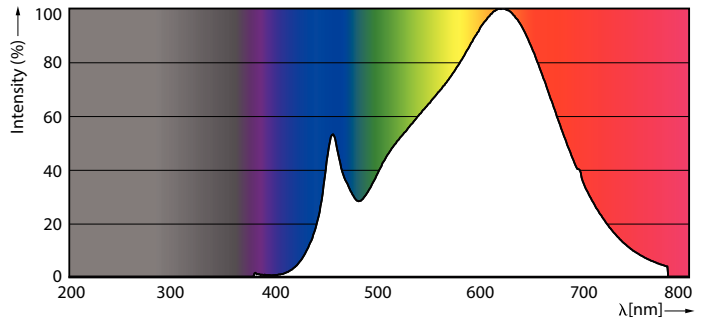

Product data

General Information		Luminous Flux in 90° Cone (Rated)	
Cap-Base	GU5.3 [GU5.3]		500 lumen
Nominal lifetime	40,000 hour(s)	Operating and Electrical	
Switching Cycle	50,000	Line Frequency	- Hz
Lighting Technology	LED	Input Frequency	- Hz
Flux measurement reference	Narrow Cone	Power Consumption	7.5 W
Light Technical		Lamp Current (Nom)	720 mA
Color Code	930 [CCT of 3000K]	Wattage Equivalent	43 W
Beam Angle (Nom)	36 degree(s)	Starting Time (Nom)	0.5 s
Luminous Flux	500 lumen	Warm-up time to 60% light	0.5 s
Luminous Intensity (Nom)	1,550 cd	Power Factor (Fraction)	0.7
Color Designation	White (WH)	Voltage (Nom)	ac electronic 12 V
Correlated Color Temperature (Nom)	3000 K	Temperature	
Luminous Efficacy (rated) (Nom)	66 lm/W	T-Case Maximum (Nom)	93 °C
Color Consistency	<3		
Color rendering index (CRI)	92		
LLMF At End Of Nominal Lifetime (Nom)	70 %		

Approval and Application

Suitable For Accent Lighting	Yes
Energy Consumption kWh/1000 h	8 kWh
EPREL Registration Number	624,224
CE mark	Yes
EU RoHS compliant	Yes

Product Data

Full product code	871951435873700
Order product name	MAS LED ExpertColor 7.5-43W MR16 930 36D
Order code	929003080102
Numerator - Quantity Per Pack	1
Numerator - Packs per outer box	10
Material number (12NC)	929003080102
Full product name	MAS LED ExpertColor 7.5-43W MR16 930 36D
EAN/UPC - Case	8719514358744

Dimensional drawing

Product	D	C
MAS LED ExpertColor 7.5-43W MR16 930 36D	50.5 mm	46 mm

Photometric data

Spectral Power Distribution Colour - MAS LED ExpertColor 7.5-43W MR16 930 36D

MASTER LEDspot ExpertColor LV