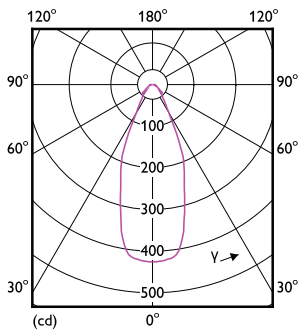

Dimensional drawing

Product	D	C
MAS ExpertColor 14.8-75W 940 AR111 45D	111 mm	61 mm

Photometric data

Light Distribution Diagram - MAS ExpertColor 14.8-75W 940 AR111 45D

Accent Lighting Spots - MAS ExpertColor 14.8-75W 940 AR111 45D