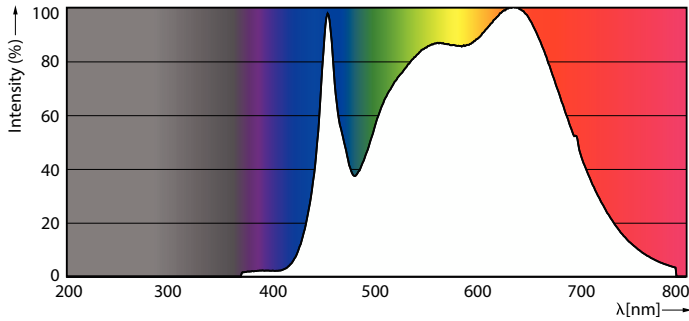

Product data

General Information	
Cap-Base	G53
Nominal lifetime	40,000 hour(s)
Switching Cycle	50,000
Lighting Technology	LED
Flux measurement reference	Narrow Cone
Light Technical	
Color Code	940 [CCT of 4000K]
Beam Angle (Nom)	45 degree(s)
Luminous Flux	950 lm
Luminous Intensity (Nom)	1,400 cd
Color Designation	Cool White (CW)
Correlated Color Temperature (Nom)	4000 K
Luminous Efficacy (rated) (Nom)	64.00 lm/W
Color Consistency	<4
Color rendering index (CRI)	95
LLMF At End Of Nominal Lifetime (Nom)	70 %

Dimensional drawing

Product	D	C
MAS ExpertColor 14.8-75W 940 AR111 45D	111 mm	61 mm

Photometric data

Light Distribution Diagram - MAS ExpertColor 14.8-75W 940 AR111 45D

Accent Lighting Spots - MAS ExpertColor 14.8-75W 940 AR111 45D

MASTER LEDspot ExpertColor AR111

Photometric data

Spectral Power Distribution Colour - MAS ExpertColor 14.8-75W 940 AR111 45D

Lifetime

Life Expectancy Diagram

Lumen Maintenance Diagram - MAS ExpertColor 14.8-75W 940 AR111 45D