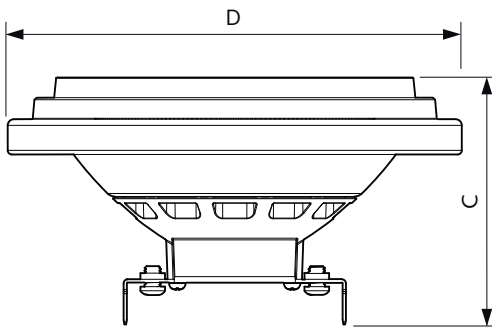

Dimensional drawing

Product	D	C
MAS ExpertColor 14.8-75W 940 AR111 45D	111 mm	61 mm

Photometric data

Light Distribution Diagram - MAS ExpertColor 14.8-75W 940 AR111 45D

Accent Lighting Spots - MAS ExpertColor 14.8-75W 940 AR111 45D