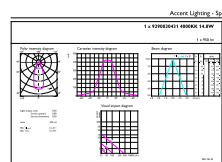

Dimensional drawing

Product	D	C
MAS ExpertColor 14.8-75W 940 AR111 45D	111 mm	61 mm

Photometric data

Light Distribution Diagram - MAS ExpertColor 14.8-75W 940 AR111 45D

Accent Lighting Spots - MAS ExpertColor 14.8-75W 940 AR111 45D