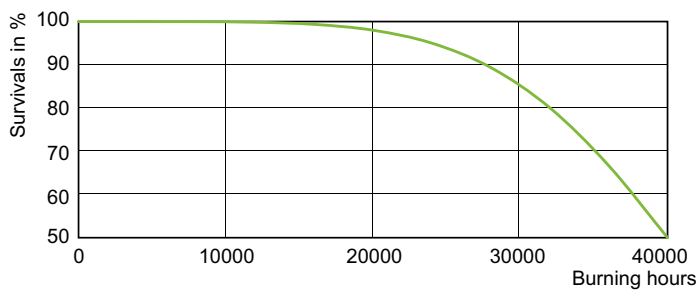

Lifetime

Life Expectancy Diagram - MST SON-T APIA Plus Xtra 70W E27 1SL/12

Lumen Maintenance Diagram - MST SON-T APIA Plus Xtra 70W E27 1SL/12