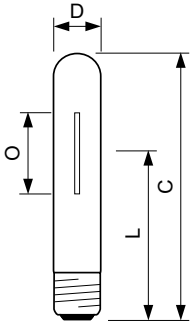

MASTER SON-T APIA Plus Xtra

Product Data	
Full product code	872790092290500
Order product name	MST SON-T APIA Plus Xtra 70W E27 1SL/12
Order code	928150119227
Numerator - Quantity Per Pack	1
Numerator - Packs per outer box	12

Material number (12NC)	928150119227
Full product name	MST SON-T APIA Plus Xtra 70W E27 1SL/12
EAN/UPC - Case	8727900922912

Dimensional drawing

Product	D (max)	O	L	C (max)
MST SON-T APIA Plus Xtra 70W E27 1SL/12	36 mm	42 mm	102 mm	156 mm