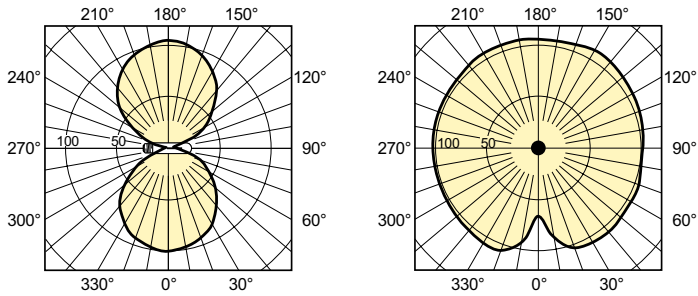

Photometric data

Light Distribution Diagram - MST SON-T APIA Plus Xtra 70W E27 1SL/12

Spectral Power Distribution Colour - MST SON-T APIA Plus Xtra 70W E27 1SL/12