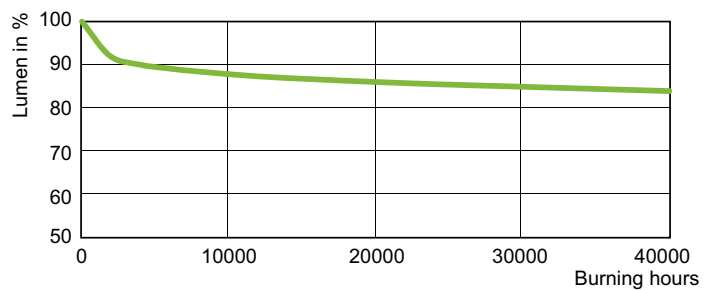

Lifetime

Life Expectancy Diagram - MST SON-T APIA Plus Xtra 70W E27 1SL/12

Lumen Maintenance Diagram - MST SON-T APIA Plus Xtra 70W E27 1SL/12