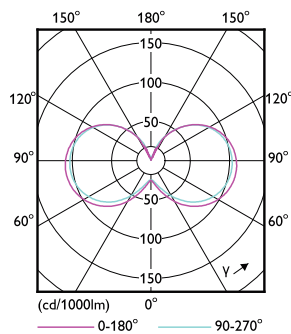

Product data

General Information		Power Consumption	
Cap-Base	G9 [G9]	Lamp Current (Nom)	24 mA
Nominal lifetime	15,000 hour(s)	Wattage Equivalent	40 W
Switching Cycle	50,000	Starting Time (Nom)	0.5 s
Lighting Technology	LED	Warm-up time to 60% light	0.5 s
Flux measurement reference	Sphere	Power Factor (Fraction)	0.7
		Voltage (Nom)	220-240 V
Light Technical		Temperature	
Color Code	827 [CCT of 2700K]	T-Case Maximum (Nom)	86 °C
Luminous Flux	480 lumen		
Color Designation	Warm White (WW)	Controls and Dimming	
Correlated Color Temperature (Nom)	2700 K	Dimmable	Only with specific dimmers
Luminous Efficacy (rated) (Nom)	120.00 lm/W		
Color Consistency	<6	Mechanical and Housing	
Color rendering index (CRI)	80	Bulb Finish	Frosted
LLMF At End Of Nominal Lifetime (Nom)	70 %	Bulb Shape	Capsule
Operating and Electrical		Approval and Application	
Line Frequency	50 to 60 Hz	Suitable For Accent Lighting	No
Input Frequency	50 to 60 Hz		

Dimensional drawing

Product	D	C
CorePro LEDcapsuleMV 4-40W G9 827 D	18 mm	59 mm

Photometric data

Spectral Power Distribution Colour - CorePro LEDcapsuleMV 4-40W G9 827 D

Light Distribution Diagram - CorePro LEDcapsuleMV 4-40W G9 827 D