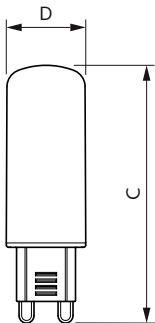

Product data

General Information		Power Consumption	
Cap-Base	G9 [G9]	Lamp Current (Nom)	24 mA
Nominal lifetime	15,000 hour(s)	Wattage Equivalent	40 W
Switching Cycle	50,000	Starting Time (Nom)	0.5 s
Lighting Technology	LED	Warm-up time to 60% light	0.5 s
Flux measurement reference	Sphere	Power Factor (Fraction)	0.7
		Voltage (Nom)	220-240 V
Light Technical		Temperature	
Color Code	827 [CCT of 2700K]	T-Case Maximum (Nom)	86 °C
Luminous Flux	480 lumen		
Color Designation	Warm White (WW)	Controls and Dimming	
Correlated Color Temperature (Nom)	2700 K	Dimmable	Only with specific dimmers
Luminous Efficacy (rated) (Nom)	120.00 lm/W		
Color Consistency	<6	Mechanical and Housing	
Color rendering index (CRI)	80	Bulb Finish	Frosted
LLMF At End Of Nominal Lifetime (Nom)	70 %	Bulb Shape	Capsule
Operating and Electrical		Approval and Application	
Line Frequency	50 to 60 Hz	Suitable For Accent Lighting	No
Input Frequency	50 to 60 Hz		

Dimensional drawing

Product	D	C
CorePro LEDcapsuleMV 4-40W G9 827 D	18 mm	59 mm

Photometric data

Spectral Power Distribution Colour - CorePro LEDcapsuleMV 4-40W G9 827 D

Light Distribution Diagram - CorePro LEDcapsuleMV 4-40W G9 827 D