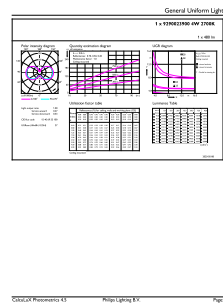

Product data

General Information		Power Consumption	
Cap-Base	G9 [G9]	Lamp Current (Nom)	24 mA
Nominal lifetime	15,000 hour(s)	Wattage Equivalent	40 W
Switching Cycle	50,000	Starting Time (Nom)	0.5 s
Lighting Technology	LED	Warm-up time to 60% light	0.5 s
Flux measurement reference	Sphere	Power Factor (Fraction)	0.7
		Voltage (Nom)	220-240 V
Light Technical		Temperature	
Color Code	827 [CCT of 2700K]	T-Case Maximum (Nom)	86 °C
Luminous Flux	480 lumen		
Color Designation	Warm White (WW)	Controls and Dimming	
Correlated Color Temperature (Nom)	2700 K	Dimmable	Only with specific dimmers
Luminous Efficacy (rated) (Nom)	120.00 lm/W		
Color Consistency	<6	Mechanical and Housing	
Color rendering index (CRI)	80	Bulb Finish	Frosted
LLMF At End Of Nominal Lifetime (Nom)	70 %	Bulb Shape	Capsule
Operating and Electrical		Approval and Application	
Line Frequency	50 to 60 Hz	Suitable For Accent Lighting	No
Input Frequency	50 to 60 Hz		

Dimensional drawing

Product	D	C
CorePro LEDcapsuleMV 4-40W G9 827 D	18 mm	59 mm

Photometric data

Spectral Power Distribution Colour - CorePro LEDcapsuleMV 4-40W G9 827 D

Light Distribution Diagram - CorePro LEDcapsuleMV 4-40W G9 827 D