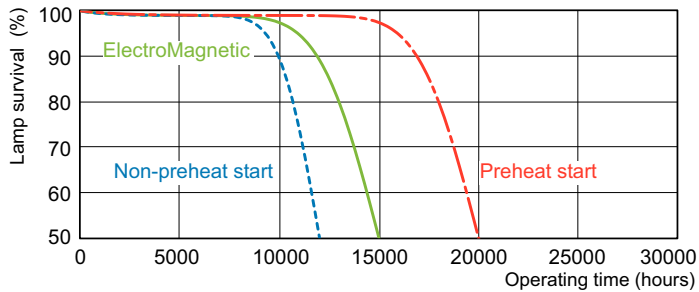

Lifetime

Life Expectancy Diagram - MASTER TL-D Super 80 1m 36W/865 1SL/25

Life Expectancy Diagram - MASTER TL-D Super 80 1m 36W/865 1SL/25