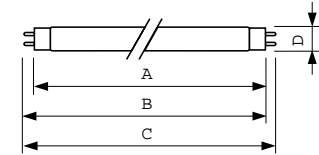

### Product data

General Information		Lamp Current (Nom)	
Cap-Base	G13 [Medium Bi-Pin Fluorescent]	0.560 A	
Flux measurement reference	Sphere	Controls and Dimming	
<b>Light Technical</b>		Dimmable	Yes
Color Code	865 [CCT of 6500K]	Mechanical and Housing	
Luminous Flux	2,950 lumen	Bulb Shape	T8 [26 mm (T8)]
Color Designation	Cool Daylight	Approval and Application	
Chromaticity Coordinate X (Nom)	0.313	Mercury (Hg) Content (Nom)	1.7 mg
Chromaticity Coordinate Y (Nom)	0.337	Energy Consumption kWh/1000 h	37 kWh
Correlated Color Temperature (Nom)	6500 K	EPREL Registration Number	423,419
Luminous Efficacy (rated) (Nom)	82 lm/W	Product Data	
Color rendering index (CRI)	80	Full product code	872790091739000
Operating and Electrical		Order product name	MASTER TL-D Super 80 1m 36W/865 1SL/25
Power Consumption	36.6 W	Order code	927923086514

## Dimensional drawing

Product	D (max)	A (max)	B (max)	B (min)	C (max)
MASTER TL-D Super 80 1m 36W/865 1SL/25	28 mm	970.0 mm	977.1 mm	974.7 mm	984.2 mm