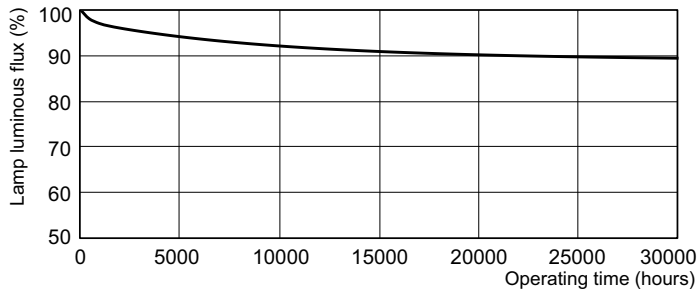

MASTER TL-D Super 80

Lifetime

Lumen Maintenance Diagram - MASTER TL-D Super 80 1m 36W/865 1SL/25