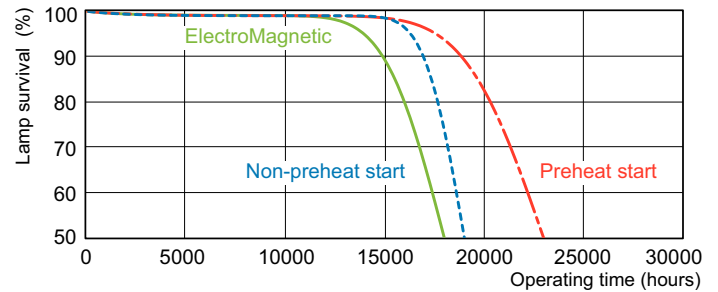

Lifetime

Life Expectancy Diagram - MASTER TL-D Super 80 1m 36W/865 1SL/25

Life Expectancy Diagram - MASTER TL-D Super 80 1m 36W/865 1SL/25