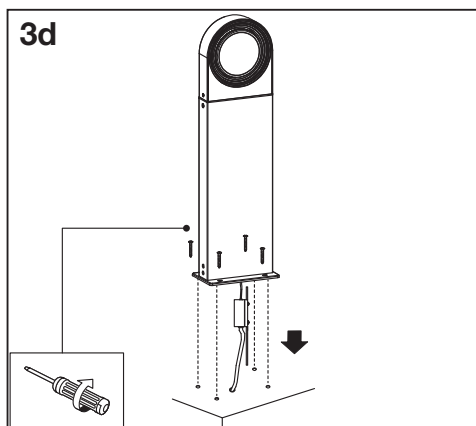

SMART⁺ WIFI SWING ROUND

	EAN	n			 ENERGY * X =
SMART OUTD WIFI SWING ROUND WALL TW	4058075763807	1	AC44110		G
SMART OUTD WIFI SWING ROUND 70CM TW	4058075763821	1	AC44110		G

	EAN	W	lm Light Source	lm Output	K	IP	 (°C)	V~	mA	Hz	R _a	DF	
SMART OUTD WIFI SWING ROUND WALL TW	4058075763807	6.7	420	350	3000-6500	44	-20...+40	220- 240	50	50/60	>80	≥0.5	12500
SMART OUTD WIFI SWING ROUND 70CM TW	4058075763821	6.7	420	350	3000-6500	44	-20...+40	220- 240	50	50/60	>80	≥0.5	12500