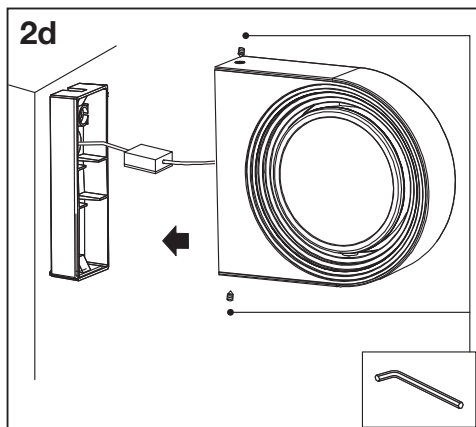

SMART⁺ WIFI SWING ROUND

	EAN	n			 ENERGY * X =
SMART OUTD WIFI SWING ROUND WALL TW	4058075763807	1	AC44110		G
SMART OUTD WIFI SWING ROUND 70CM TW	4058075763821	1	AC44110		G

	EAN	W	lm Light Source	lm Output	K	IP	 (°C)	V~	mA	Hz	R _a	DF	
SMART OUTD WIFI SWING ROUND WALL TW	4058075763807	6.7	420	350	3000-6500	44	-20...+40	220- 240	50	50/60	>80	≥0.5	12500
SMART OUTD WIFI SWING ROUND 70CM TW	4058075763821	6.7	420	350	3000-6500	44	-20...+40	220- 240	50	50/60	>80	≥0.5	12500