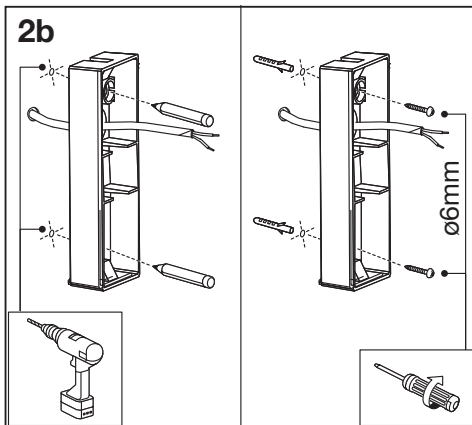

SMART⁺ WIFI SWING ROUND

	EAN	n			 ENERGY * X =
SMART OUTD WIFI SWING ROUND WALL TW	4058075763807	1	AC44110		G
SMART OUTD WIFI SWING ROUND 70CM TW	4058075763821	1	AC44110		G

	EAN	W	lm Light Source	lm Output	K	IP	 (°C)	V~	mA	Hz	R _a	DF	
SMART OUTD WIFI SWING ROUND WALL TW	4058075763807	6.7	420	350	3000-6500	44	-20...+40	220- 240	50	50/60	>80	≥0.5	12500
SMART OUTD WIFI SWING ROUND 70CM TW	4058075763821	6.7	420	350	3000-6500	44	-20...+40	220- 240	50	50/60	>80	≥0.5	12500