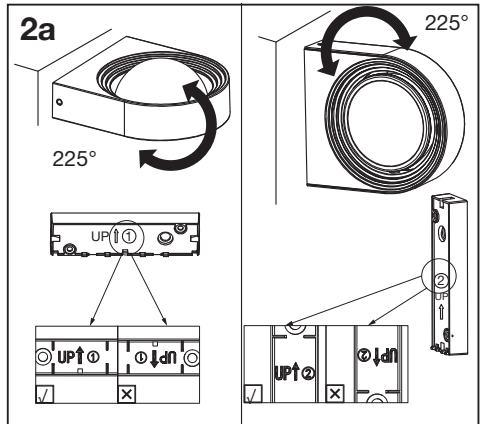

SMART⁺ WIFI SWING ROUND

	EAN	n			 ENERGY * X =
SMART OUTD WIFI SWING ROUND WALL TW	4058075763807	1	AC44110		G
SMART OUTD WIFI SWING ROUND 70CM TW	4058075763821	1	AC44110		G

	EAN	W	lm Light Source	lm Output	K	IP	 (°C)	V~	mA	Hz	R _a	DF	
SMART OUTD WIFI SWING ROUND WALL TW	4058075763807	6.7	420	350	3000-6500	44	-20...+40	220- 240	50	50/60	>80	≥0.5	12500
SMART OUTD WIFI SWING ROUND 70CM TW	4058075763821	6.7	420	350	3000-6500	44	-20...+40	220- 240	50	50/60	>80	≥0.5	12500