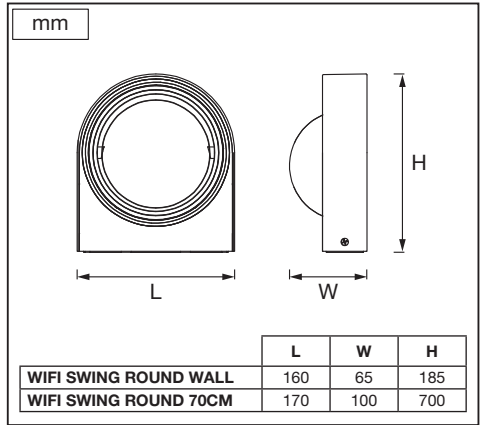

SMART⁺ WIFI SWING ROUND

	EAN	n			 ENERGY * X =
SMART OUTD WIFI SWING ROUND WALL TW	4058075763807	1	AC44110		G
SMART OUTD WIFI SWING ROUND 70CM TW	4058075763821	1	AC44110		G

	EAN	W	lm Light Source	lm Output	K	IP	 (°C)	V~	mA	Hz	R _a	DF	
SMART OUTD WIFI SWING ROUND WALL TW	4058075763807	6.7	420	350	3000-6500	44	-20...+40	220- 240	50	50/60	>80	≥0.5	12500
SMART OUTD WIFI SWING ROUND 70CM TW	4058075763821	6.7	420	350	3000-6500	44	-20...+40	220- 240	50	50/60	>80	≥0.5	12500