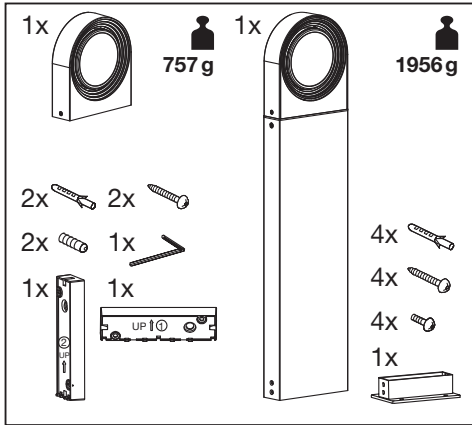

SMART⁺ WIFI SWING ROUND

	EAN	n			 ENERGY * X =
SMART OUTD WIFI SWING ROUND WALL TW	4058075763807	1	AC44110		G
SMART OUTD WIFI SWING ROUND 70CM TW	4058075763821	1	AC44110		G

	EAN	W	lm Light Source	lm Output	K	IP	 (°C)	V~	mA	Hz	R _a	DF	
SMART OUTD WIFI SWING ROUND WALL TW	4058075763807	6.7	420	350	3000-6500	44	-20...+40	220- 240	50	50/60	>80	≥0.5	12500
SMART OUTD WIFI SWING ROUND 70CM TW	4058075763821	6.7	420	350	3000-6500	44	-20...+40	220- 240	50	50/60	>80	≥0.5	12500