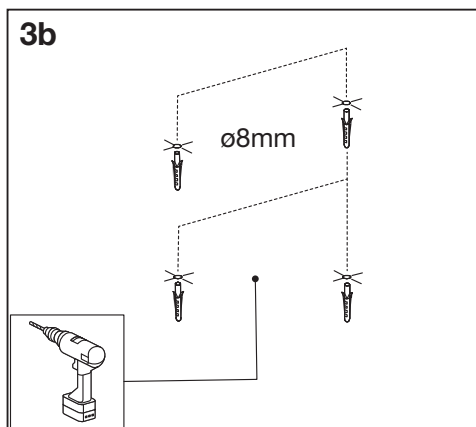

SMART⁺ WIFI SWING ROUND

	EAN	n			 ENERGY * X =
SMART OUTD WIFI SWING ROUND WALL TW	4058075763807	1	AC44110		G
SMART OUTD WIFI SWING ROUND 70CM TW	4058075763821	1	AC44110		G

	EAN	W	lm Light Source	lm Output	K	IP	 (°C)	V~	mA	Hz	R _a	DF	
SMART OUTD WIFI SWING ROUND WALL TW	4058075763807	6.7	420	350	3000-6500	44	-20...+40	220- 240	50	50/60	>80	≥0.5	12500
SMART OUTD WIFI SWING ROUND 70CM TW	4058075763821	6.7	420	350	3000-6500	44	-20...+40	220- 240	50	50/60	>80	≥0.5	12500