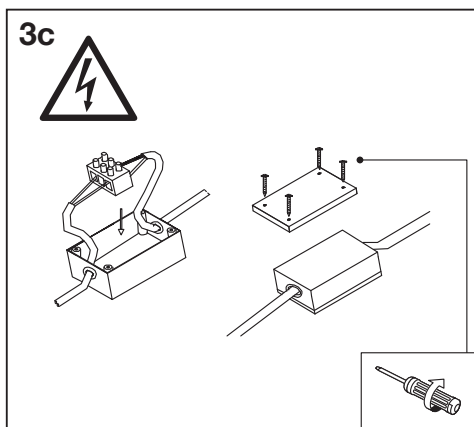

SMART⁺ WIFI SWING ROUND

	EAN	n			 ENERGY * X =
SMART OUTD WIFI SWING ROUND WALL TW	4058075763807	1	AC44110		G
SMART OUTD WIFI SWING ROUND 70CM TW	4058075763821	1	AC44110		G

	EAN	W	lm Light Source	lm Output	K	IP	 (°C)	V~	mA	Hz	R _a	DF	
SMART OUTD WIFI SWING ROUND WALL TW	4058075763807	6.7	420	350	3000-6500	44	-20...+40	220- 240	50	50/60	>80	≥0.5	12500
SMART OUTD WIFI SWING ROUND 70CM TW	4058075763821	6.7	420	350	3000-6500	44	-20...+40	220- 240	50	50/60	>80	≥0.5	12500