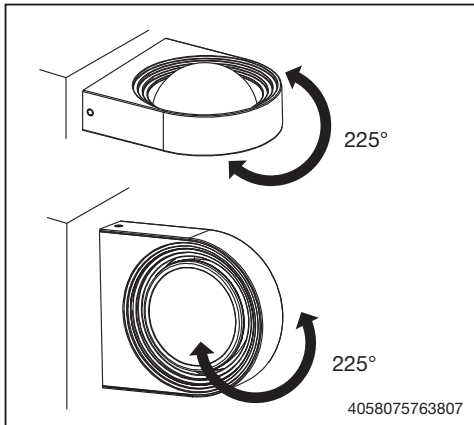

4058075763807

4058075763821

FR
Cet appareil et ses accessoires se recyclent

À DÉPOSER EN MAGASIN   **À DÉPOSER EN DÉCHÈTERIE**

OU

C10449057
G11173322
11.07.2023

LEDVANCE GmbH
Steinerne Furt 62
86167 Augsburg, Germany
www.ledvance.com