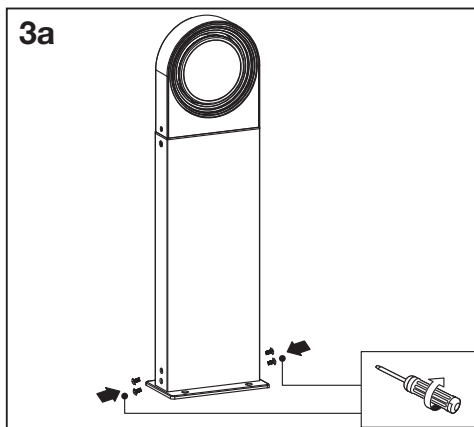

SMART⁺ WIFI SWING ROUND

	EAN	n			 ENERGY * X =
SMART OUTD WIFI SWING ROUND WALL TW	4058075763807	1	AC44110		G
SMART OUTD WIFI SWING ROUND 70CM TW	4058075763821	1	AC44110		G

	EAN	W	lm Light Source	lm Output	K	IP	 (°C)	V~	mA	Hz	R _a	DF	
SMART OUTD WIFI SWING ROUND WALL TW	4058075763807	6.7	420	350	3000-6500	44	-20...+40	220- 240	50	50/60	>80	≥0.5	12500
SMART OUTD WIFI SWING ROUND 70CM TW	4058075763821	6.7	420	350	3000-6500	44	-20...+40	220- 240	50	50/60	>80	≥0.5	12500