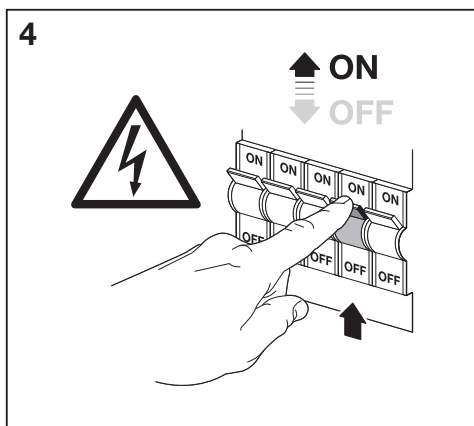

SMART⁺ WIFI SWING ROUND

	EAN	n			 ENERGY * X =
SMART OUTD WIFI SWING ROUND WALL TW	4058075763807	1	AC44110		G
SMART OUTD WIFI SWING ROUND 70CM TW	4058075763821	1	AC44110		G

	EAN	W	lm Light Source	lm Output	K	IP	 (°C)	V~	mA	Hz	R _a	DF	
SMART OUTD WIFI SWING ROUND WALL TW	4058075763807	6.7	420	350	3000-6500	44	-20...+40	220- 240	50	50/60	>80	≥0.5	12500
SMART OUTD WIFI SWING ROUND 70CM TW	4058075763821	6.7	420	350	3000-6500	44	-20...+40	220- 240	50	50/60	>80	≥0.5	12500