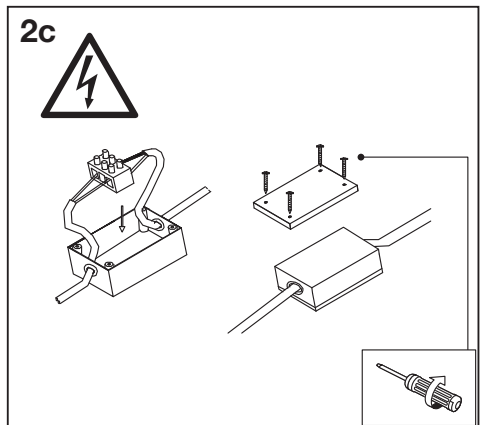

SMART⁺ WIFI SWING ROUND

	EAN	n			 ENERGY * X =
SMART OUTD WIFI SWING ROUND WALL TW	4058075763807	1	AC44110		G
SMART OUTD WIFI SWING ROUND 70CM TW	4058075763821	1	AC44110		G

	EAN	W	lm Light Source	lm Output	K	IP	 (°C)	V~	mA	Hz	R _a	DF	
SMART OUTD WIFI SWING ROUND WALL TW	4058075763807	6.7	420	350	3000-6500	44	-20...+40	220- 240	50	50/60	>80	≥0.5	12500
SMART OUTD WIFI SWING ROUND 70CM TW	4058075763821	6.7	420	350	3000-6500	44	-20...+40	220- 240	50	50/60	>80	≥0.5	12500