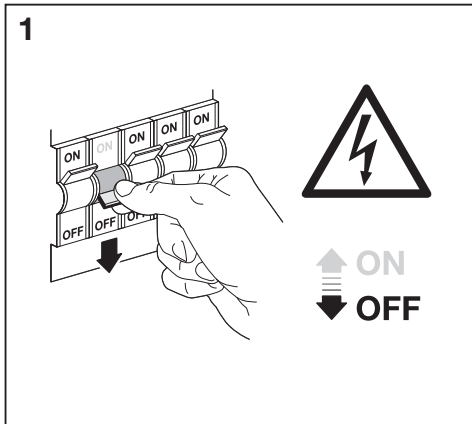

SMART⁺ WIFI SWING ROUND

	EAN	n			 ENERGY * X =
SMART OUTD WIFI SWING ROUND WALL TW	4058075763807	1	AC44110		G
SMART OUTD WIFI SWING ROUND 70CM TW	4058075763821	1	AC44110		G

	EAN	W	lm Light Source	lm Output	K	IP	 (°C)	V~	mA	Hz	R _a	DF	
SMART OUTD WIFI SWING ROUND WALL TW	4058075763807	6.7	420	350	3000-6500	44	-20...+40	220- 240	50	50/60	>80	≥0.5	12500
SMART OUTD WIFI SWING ROUND 70CM TW	4058075763821	6.7	420	350	3000-6500	44	-20...+40	220- 240	50	50/60	>80	≥0.5	12500