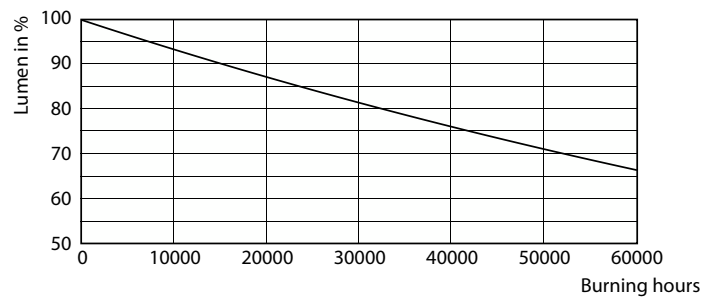

Life Expectancy Diagram - CorePro LEDtube 1200mm HO 18W 865 T8

Lumen Maintenance Diagram - CorePro LEDtube 1200mm HO 18W 865 T8