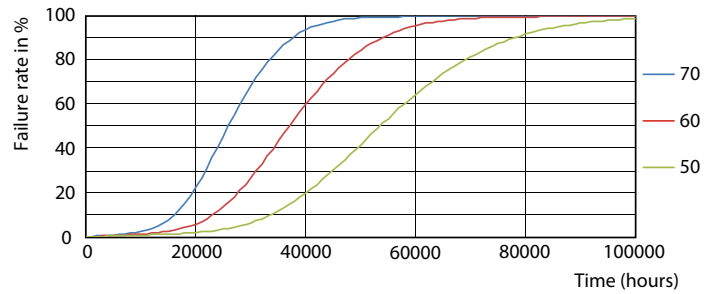

CorePro LEDtube EM/Mains T8

Photometric data

Lifetime

Lumen Maintenance Diagram - CorePro LEDtube 1200mm HO 18W 865 T8