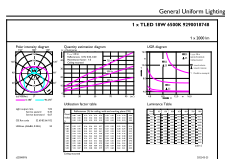

Photometric data

Light Distribution Diagram - CorePro LEDtube 1200mm HO 18W 865 T8