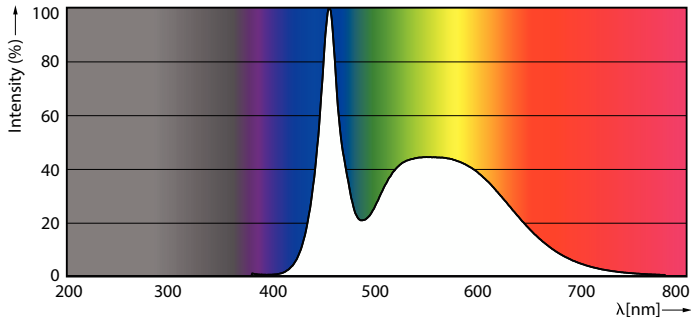

CorePro LEDtube EM/Mains T8

Photometric data

Spectral Power Distribution Colour - CorePro LEDtube 1200mm HO 18W 865 T8