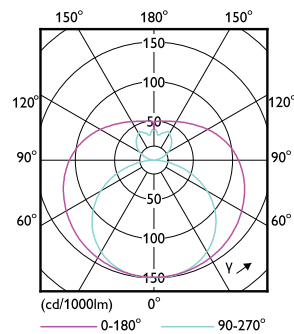

Dimensional drawing

| Product | D1 | D2 | A1 | A2 | A3 |
|--------------------------------------|---------|-------|----------|----------|----------|
| CorePro LEDtube 1200mm HO 18W 865 T8 | 25.7 mm | 28 mm | 1,198 mm | 1,205 mm | 1,212 mm |

Photometric data

Light Distribution Diagram - CorePro LEDtube 1200mm HO 18W 865 T8

CorePro LEDtube EM/Mains T8

Photometric data

Spectral Power Distribution Colour - CorePro LEDtube 1200mm HO 18W 865 T8

Lifetime