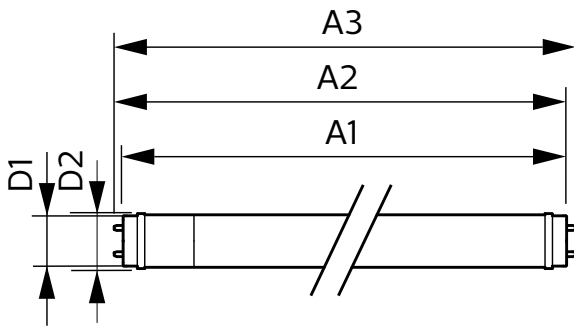

CorePro LEDtube EM/Mains T8

Input Frequency	50 to 60 Hz
Power Consumption	18 W
Lamp Current (Nom)	90 mA
Starting Time (Nom)	0.5 s
Warm-up time to 60% light	0.5 s
Power Factor (Fraction)	0.9
Voltage (Nom)	220-240 V

Temperature

Ambient temperature range	-20 °C to 45 °C
T-Case Maximum (Nom)	50 °C

Controls and Dimming

Dimmable	No

Mechanical and Housing

Bulb Finish	Frosted
Bulb Material	Glass
Product Length	1,200 mm
Bulb Shape	Tube, double-ended

Approval and Application

Energy Saving Product	Yes
Approval Marks	RoHS compliance CE marking KEMA Keur certificate
Energy Consumption kWh/1000 h	18 kWh
EPREL Registration Number	1,384,711
CE mark	Yes
EU RoHS compliant	Yes

Product Data

Full product code	871951447558800
Order product name	CorePro LEDtube 1200mm HO 18W 865 T8
Order code	929001874832
Numerator - Quantity Per Pack	1
Numerator - Packs per outer box	20
Material number (12NC)	929001874832
Net weight	0.220 kg
Full product name	CorePro LEDtube 1200mm HO 18W 865 T8
EAN/UPC - Case	8719514475595

Dimensional drawing

Product	D1	D2	A1	A2	A3
CorePro LEDtube 1200mm HO 18W 865 T8	25.7 mm	28 mm	1,198 mm	1,205 mm	1,212 mm

Photometric data