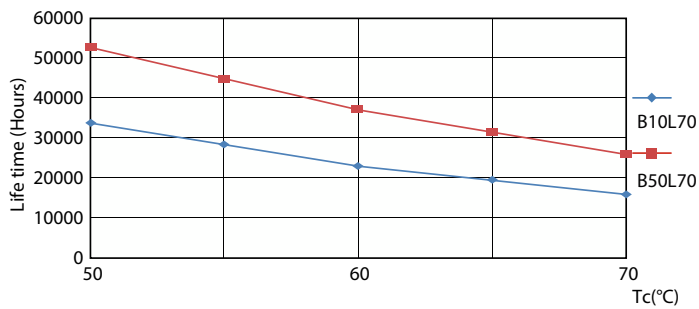

Life Expectancy Diagram - CorePro LEDtube 1200mm HO 18W 865 T8