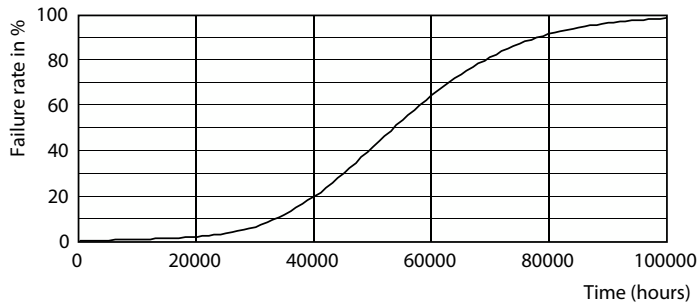

Photometric data

Light Distribution Diagram - CorePro LEDtube 1200mm HO 18W 865 T8

CorePro LEDtube EM/Mains T8

Photometric data

Spectral Power Distribution Colour - CorePro LEDtube 1200mm HO 18W 865 T8

Lifetime