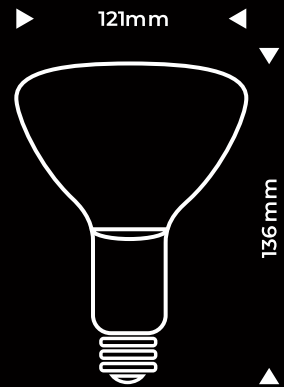

PATRON

REFLECTOR BULB

05822

Scan me
www.patronbulbs.com

Manufactured in PRC

ENERGY LABEL
ENERGIA · ENERGIJA

PATRON 05822

A++
A+
A
B
C
D
E